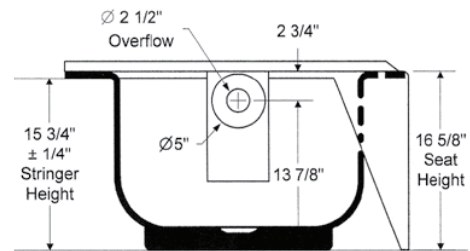

Enameled Steel Soaking Tub 60" x 30"

Product Features

- Chemically Bonded enameled steel bathtub
- 60" x 30" x 16-5/8"
- High-density molded backing deadens noise, retains heat and resists impact damage
- Full length tile flange
- Standard rough-in
- High gloss, stain resistant porcelain finish
- 35 degree lumbar support for a comfortable bathing experience
- Non-skid bottom surface
- Weight: 86 lbs

PFB15CDRS2WH

Available Colors

- White
- Biscuit
- Bone

Model Numbers

- PFB15CDRS2 60" x 30" x 16-5/8" bathtub - RH
 PFB15CDLS2 60" x 30" x 16-5/8" bathtub - LH

Warranty and Codes

These products come complete with installation, operating, care and maintenance instructions. PROFLO S2 Series Enameled Steel baths carry a limited lifetime warranty. These products meet or exceed ASME/ANSI A112.19.4M.