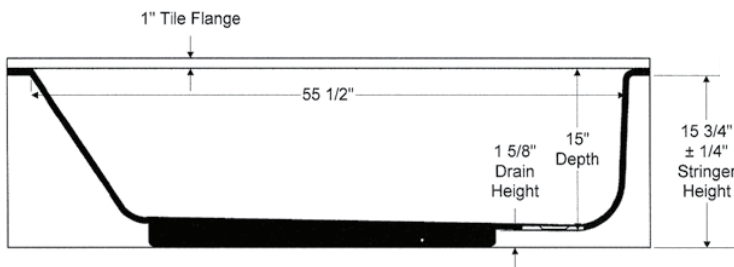

Enameled Steel Soaking Tub 60" x 30"

Product Features

- Chemically Bonded enameled steel bathtub
- 60" x 30" x 16-5/8"
- High-density molded backing deadens noise, retains heat and resists impact damage
- Full length tile flange
- Standard rough-in
- High gloss, stain resistant porcelain finish
- 35 degree lumbar support for a comfortable bathing experience
- Non-skid bottom surface
- Weight: 86 lbs

PFB15CDRS2WH

Available Colors

- White
- Biscuit
- Bone

Model Numbers

- PFB15CDRS2 60" x 30" x 16-5/8" bathtub - RH
 PFB15CDLS2 60" x 30" x 16-5/8" bathtub - LH

Warranty and Codes

These products come complete with installation, operating, care and maintenance instructions. PROFLO S2 Series Enameled Steel baths carry a limited lifetime warranty. These products meet or exceed ASME/ANSI A112.19.4M.