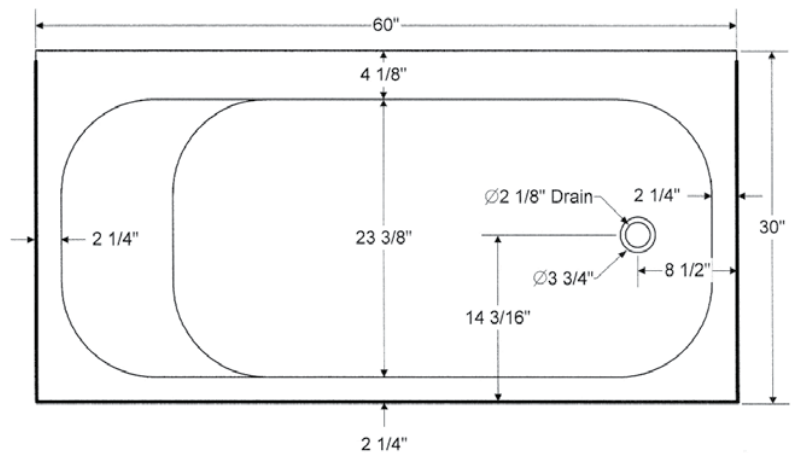

Enameled Steel Soaking Tub 60" x 30"

Product Features

- Chemically Bonded enameled steel bathtub
- 60" x 30" x 16-5/8"
- High-density molded backing deadens noise, retains heat and resists impact damage
- Full length tile flange
- Standard rough-in
- High gloss, stain resistant porcelain finish
- 35 degree lumbar support for a comfortable bathing experience
- Non-skid bottom surface
- Weight: 86 lbs

PFB15CDRS2WH

Available Colors

- White
- Biscuit
- Bone

Model Numbers

- PFB15CDRS2 60" x 30" x 16-5/8" bathtub - RH
 PFB15CDLS2 60" x 30" x 16-5/8" bathtub - LH

Warranty and Codes

These products come complete with installation, operating, care and maintenance instructions. PROFLO S2 Series Enameled Steel baths carry a limited lifetime warranty. These products meet or exceed ASME/ANSI A112.19.4M.