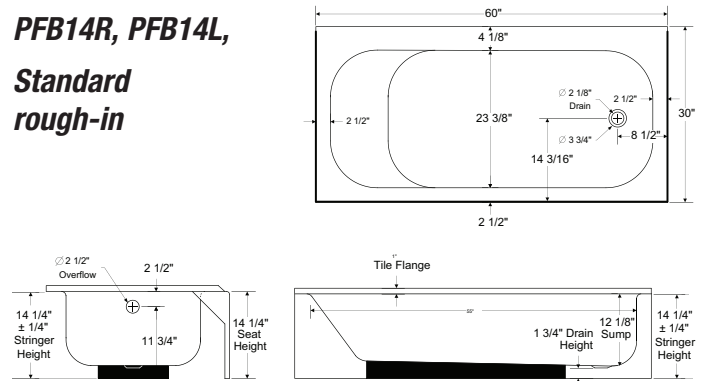

Product Specification

**PFB14R, PFB14L,
Standard
rough-in**