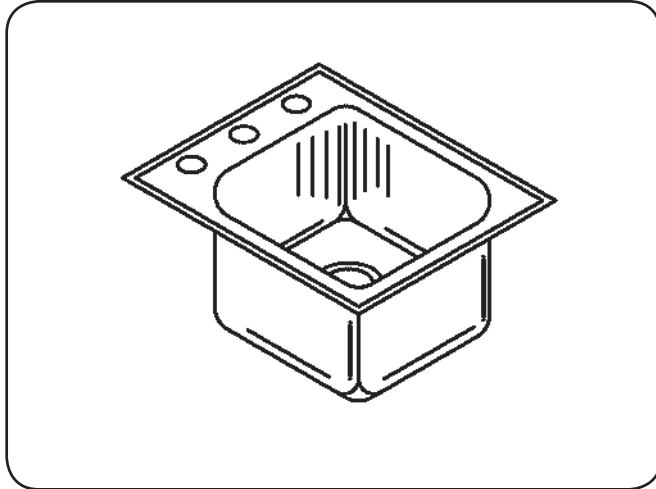

SL-2222-B-GR

STYLIST GROUP
LEDGE TYPE - SINGLE BOWL
20 GAUGE

SPECIFICATION

Seamless die-drawn construction of Type 304, 18-8 stainless steel. Interior and top surfaces polished to a non-porous Hand-Blended Just Finish with highlighted bowl rim. Fully coated underside insulated for sound and reduces condensation. Straight-sided compartment with radius corners provides greater capacity. Self-rimming top mount Grip-Rim Plus with stainless steel mounting channels. Conforms to ASME/ANSI A112.19.3M. Certified conformance with ASME A112.19.3/CSA B45.4, Canadian Standards (CSA), Uniform Plumbing Code (UPC) and International Plumbing Code (IPC). Drain punch 3-1/2" centered for Just J-35.

8.94

Gallon Capacity

Capacity Matters

Max ID sizing with straight sided bowl configuration (non tapered sides). Tight corner radius design.

CUTOUT DIMENSIONS

Model Number	Front-to-Back	Left-to-Right
SL-2222-B-GR	21-1/4	21-1/4