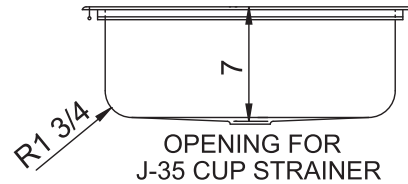

SL-2222-B-GR

STYLIST GROUP
LEDGE TYPE - SINGLE BOWL
20 GAUGE

SPECIFICATION

Seamless die-drawn construction of Type 304, 18-8 stainless steel. Interior and top surfaces polished to a non-porous Hand-Blended Just Finish with highlighted bowl rim. Fully coated underside insulated for sound and reduces condensation. Straight-sided compartment with radius corners provides greater capacity. Self-rimming top mount Grip-Rim Plus with stainless steel mounting channels. Conforms to ASME/ANSI A112.19.3M. Certified conformance with ASME A112.19.3/CSA B45.4, Canadian Standards (CSA), Uniform Plumbing Code (UPC) and International Plumbing Code (IPC). Drain punch 3-1/2" centered for Just J-35.

8.94

Gallon Capacity

Capacity Matters

Max ID sizing with straight sided bowl configuration (non tapered sides). Tight corner radius design.

CUTOUT DIMENSIONS

Model Number	Front-to-Back	Left-to-Right
SL-2222-B-GR	21-1/4	21-1/4