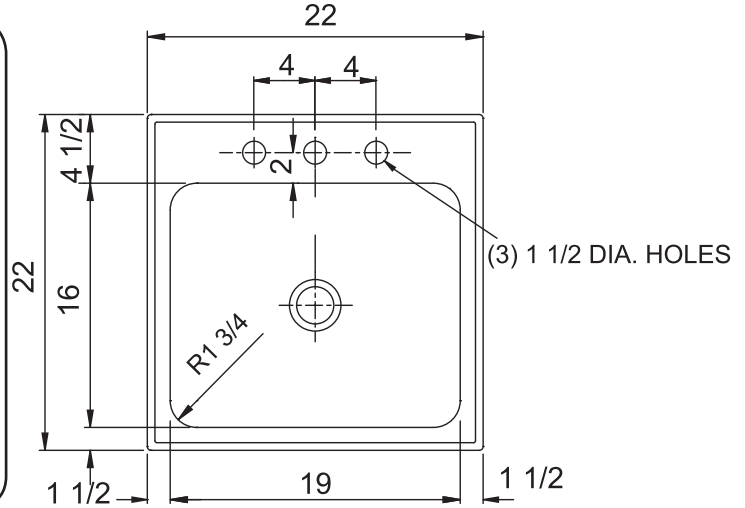

SL-2222-B-GR

STYLIST GROUP
LEDGE TYPE - SINGLE BOWL
20 GAUGE

SPECIFICATION

Seamless die-drawn construction of Type 304, 18-8 stainless steel. Interior and top surfaces polished to a non-porous Hand-Blended Just Finish with highlighted bowl rim. Fully coated underside insulated for sound and reduces condensation. Straight-sided compartment with radius corners provides greater capacity. Self-rimming top mount Grip-Rim Plus with stainless steel mounting channels. Conforms to ASME/ANSI A112.19.3M. Certified conformance with ASME A112.19.3/CSA B45.4, Canadian Standards (CSA), Uniform Plumbing Code (UPC) and International Plumbing Code (IPC). Drain punch 3-1/2" centered for Just J-35.

8.94

Gallon Capacity

Capacity Matters

Max ID sizing with straight sided bowl configuration (non tapered sides). Tight corner radius design.

CUTOUT DIMENSIONS

Model Number	Front-to-Back	Left-to-Right
SL-2222-B-GR	21-1/4	21-1/4

APPROVED FOR MANUFACTURING

MODEL NO.: SL-2222-B-GR QTY: _____

JOB NAME: _____

TAG/ITEM: _____

CUSTOMER: _____

SIGNATURE: _____

JUST MFG. COMPANY CONTINUES TO MAKE QUALITY AND FUNCTIONALITY A MARK OF THE JUST PRODUCT LINE. TO DO SO REQUIRES THAT WE RESERVE THE RIGHT TO CHANGE PRODUCT INFORMATION WITHOUT NOTICE. DIMENSIONS MAY VARY AND ARE SUBJECT TO CHANGE WITHOUT NOTICE. NO RESPONSIBILITY IS ASSUMED FOR USE OF SUPERSEDED OR VOIDED DATA. FOR THE MOST CURRENT AND ACCURATE INFORMATION REGARDING THE COMPLETE LINE OF JUST SINKS, FAUCETS AND DRAINS, CLICK ON THE **SPEC LINE DRAWINGS** LINK ON OUR WEB SITE AT www.justmfg.com