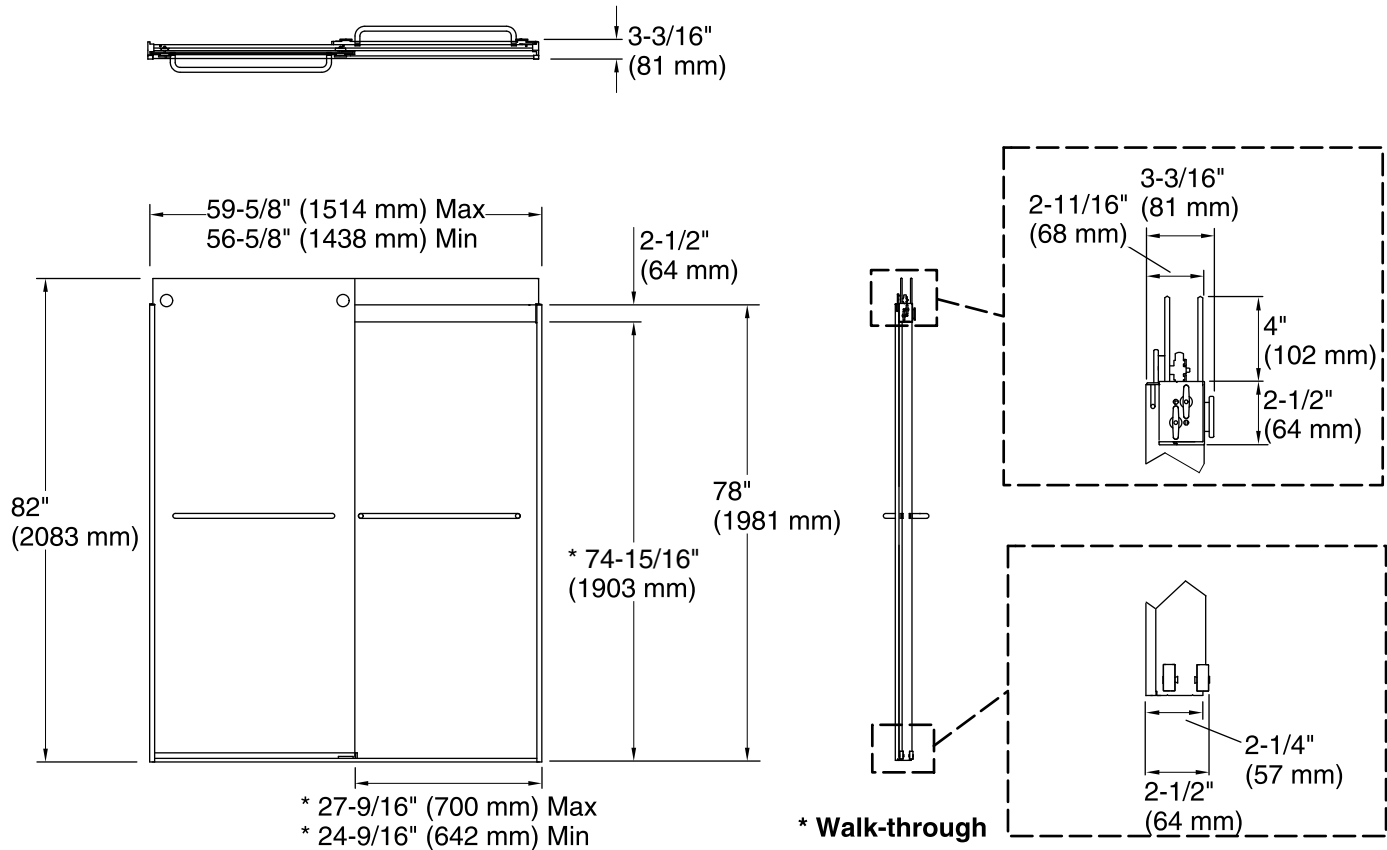

Features

- Frameless design highlights showering area.
- Innovative roller design simplifies installation and provides out-of-plumb adjustability.
- Frameless, 3/8" (10 mm) thick Crystal Clear tempered glass.
- Door tracking system features a hidden, cushioned, center guide for smooth, quiet sliding action.
- Smooth, easy-to-clean wall jambs.
- Contemporary square towel bars complete the look of this door.
- CleanCoat® technology creates a barrier between the water and glass to help keep your shower door looking new.

Color tiles intended for reference only.

Color	Code	Description
	SHP	Bright Polished Silver
	NX	Brushed Nickel
	ABV	Anodized Brushed Bronze

Technical Information

All product dimensions are nominal.

Installation type: For receptor installation

Opening style: Sliding/Bypass

Opening Width - Min: 56-5/8" (1438 mm)

Opening Width - Max: 59-5/8" (1514 mm)

Walk-through - Min: 24-9/16" (624 mm)

Walk-through - Max: 27-9/16" (700 mm)

Glass thickness: 3/8" (10 mm)

Notes

Install this product according to the installation guide.

If replacing a shower door, the narrow wall jamb design of this door may not cover the existing shower door holes.