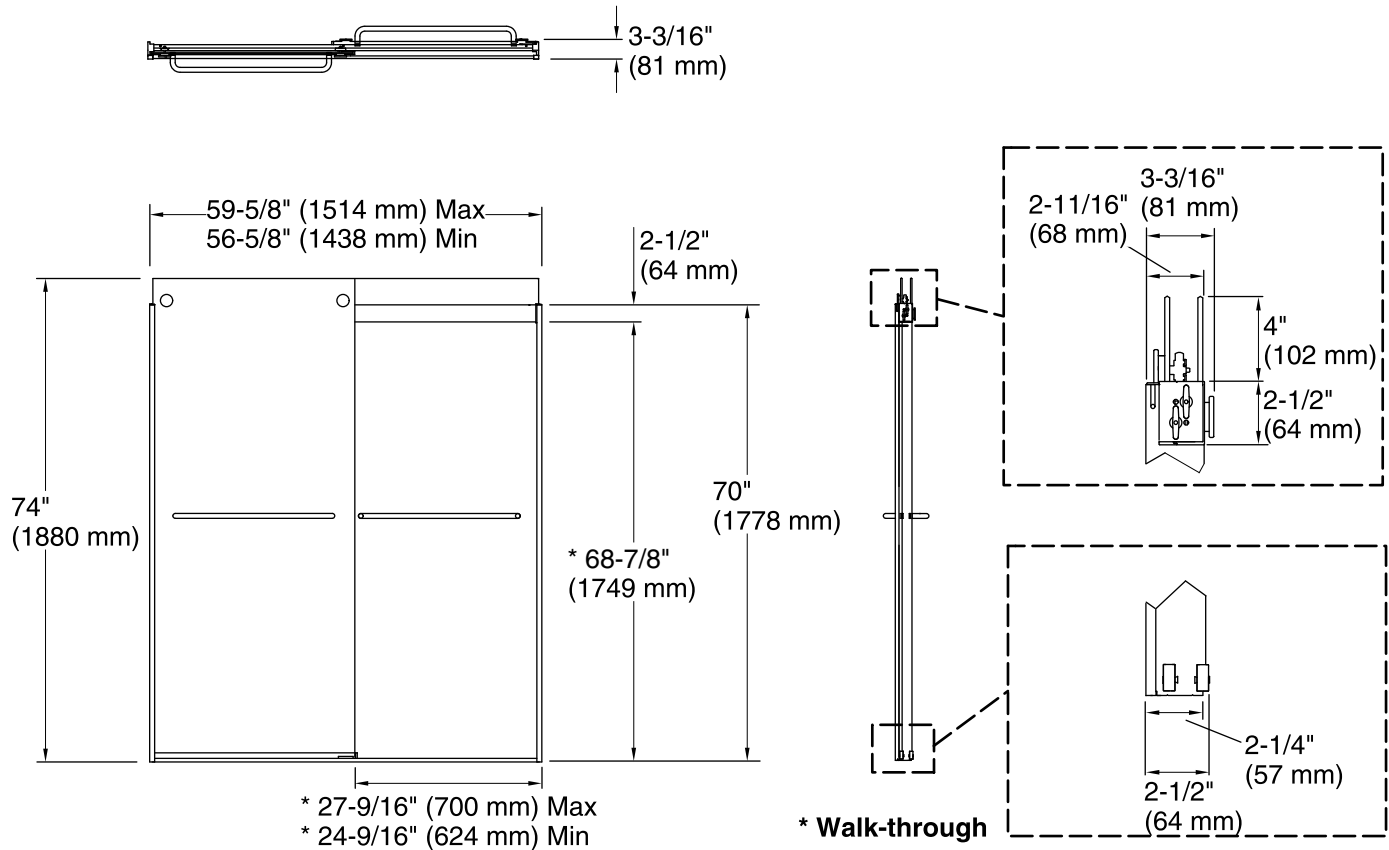

Features

- Frameless design highlights showering area.
- Innovative roller design simplifies installation and provides out-of-plumb adjustability.
- Frameless, 3/8" (10 mm) thick Crystal Clear tempered glass.
- Door tracking system features a hidden, cushioned, center guide for smooth, quiet sliding action.
- Smooth, easy-to-clean wall jambs.
- Contemporary square towel bars complete the look of this door.
- CleanCoat® technology creates a barrier between the water and glass to help keep your shower door looking new.

Material

- Anodized aluminum prevents rusting or corrosion.
- Tempered glass ensures maximum safety and durability.

Installation

- Out-of-plumb adjustability allows for simpler installation.
- Can be installed to open to the left or right.

Color tiles intended for reference only.

Color	Code	Description
	SHP	Bright Polished Silver
	NX	Brushed Nickel
	ABV	Anodized Brushed Bronze

Technical Information

All product dimensions are nominal.

Installation type:	For receptor installation
Opening style:	Sliding/Bypass
Opening Width - Min:	56-5/8" (1438 mm)
Opening Width - Max:	59-5/8" (1514 mm)
Walk-through - Min:	24-9/16" (624 mm)
Walk-through - Max:	27-9/16" (700 mm)
Glass thickness:	3/8" (10 mm)

Notes

Install this product according to the installation guide.

If replacing a shower door, the narrow wall jamb design of this door may not cover the existing shower door holes.