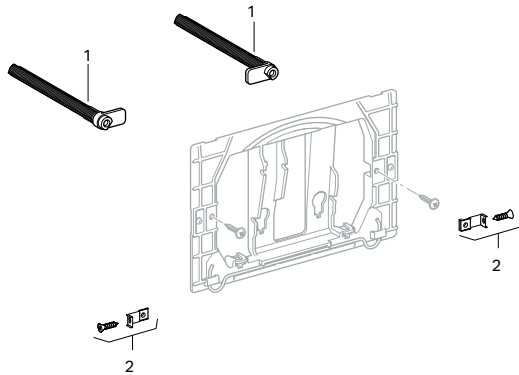

Replacement Parts

Geberit Cover Plates, Sigma for Use with Flush Buttons

115.764 115.766 115.768 Actuator Dimensions: 9.7" x 6.5" (24.6 cm x 16.4 cm)

Item	Model No.	Description	List Price
1	1	Actuator rod set to screw together (Until the end of 2007)	$12.00
2	2	Fastening for cover plate UP300 set-2	16.00
3	3	Conversion set for tool-free installation	27.00
3.1	3.1	Actuator rod set mount w/o tool (From 2008)	11.00
3.2	3.2	Mounting frame tool-free (From 2008)	15.00
4	4	Screw for Twist, Tango, Mambo set-2. For tool-free mounting frame.	49.00
5	5	Extension set for C/C UP200/UP300	22.00

< 2008