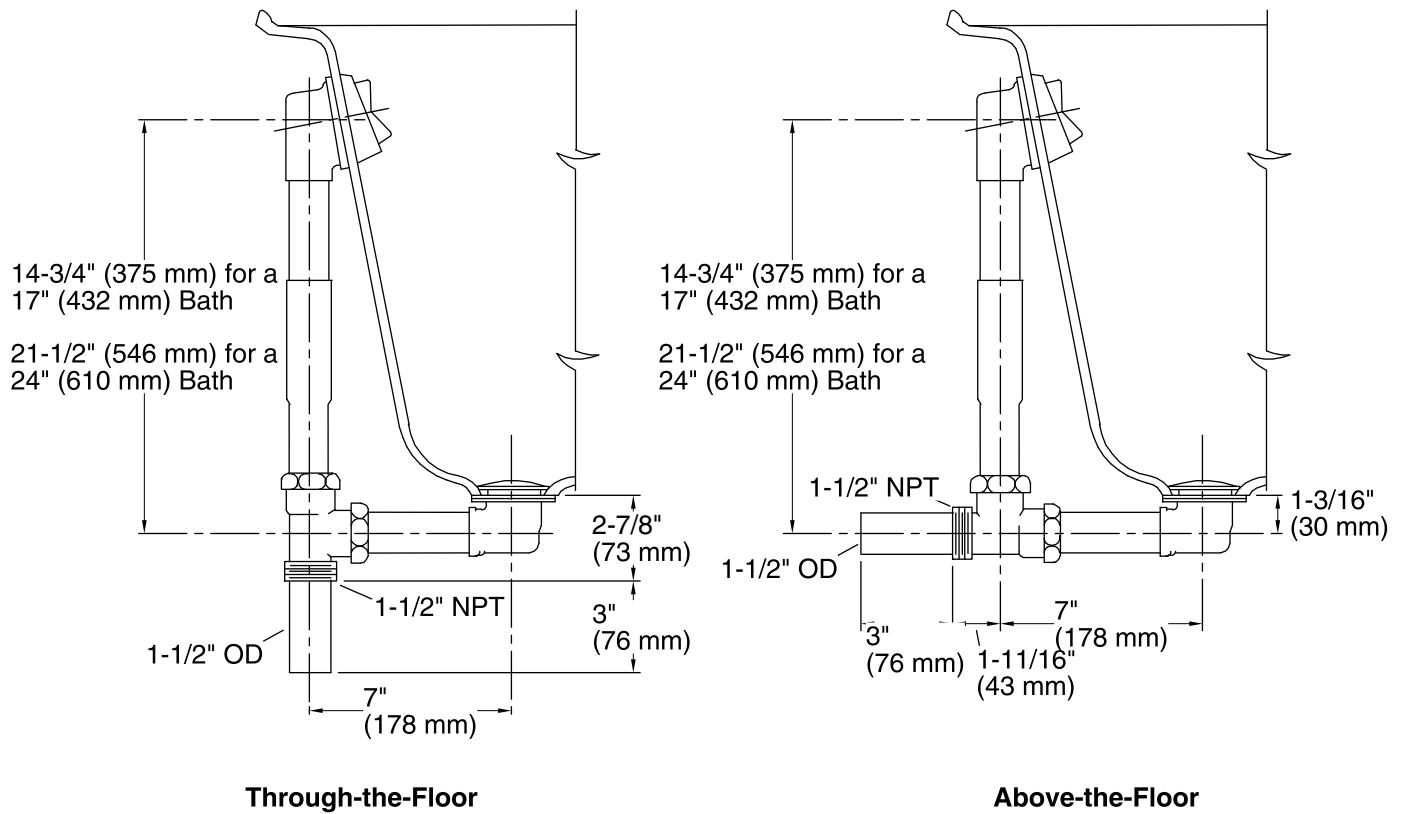

Features

- Adjustable trip lever pop-up drain.
- For 17" (432 mm) - 24" (610 mm) deep baths.
- 1-1/2" connection.

Material

- 17-gauge brass construction.
- Brass tailpiece.

Installation

- Above- or through-floor installation.

Technical Information

All product dimensions are nominal.

Notes

Install this product according to the installation guide.