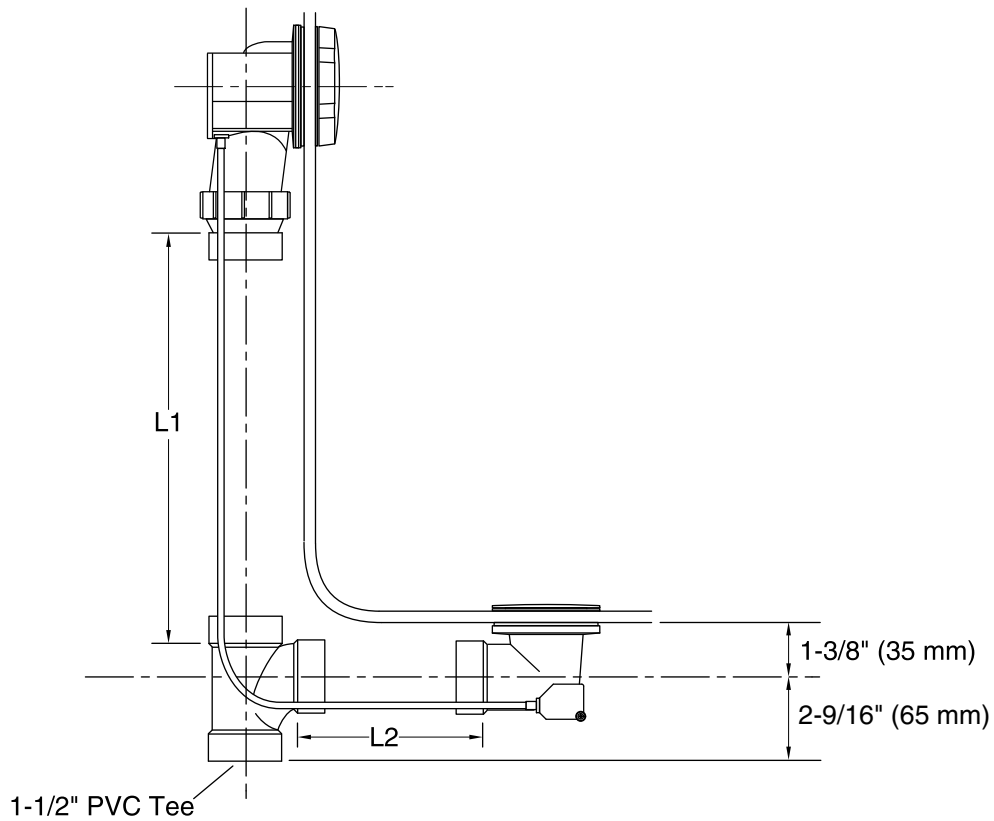

### Features

- For baths 14" (356 mm) to 21" (533 mm) deep from the center of the bath overflow outlet to the center of the bath drain outlet.
- External 27" (686 mm) length cable.
- No internal linkages to minimize the potential for clogging.
- Less PVC tubing.

### Installation

- Adjustable rotating connection for easy installation.

### Technical Information

All product dimensions are nominal.

### Notes

Install this product according to the installation guide.

The combined length of the vertical and horizontal tubing after being cut for the bath installation must be equal to or less than 25" (635 mm).