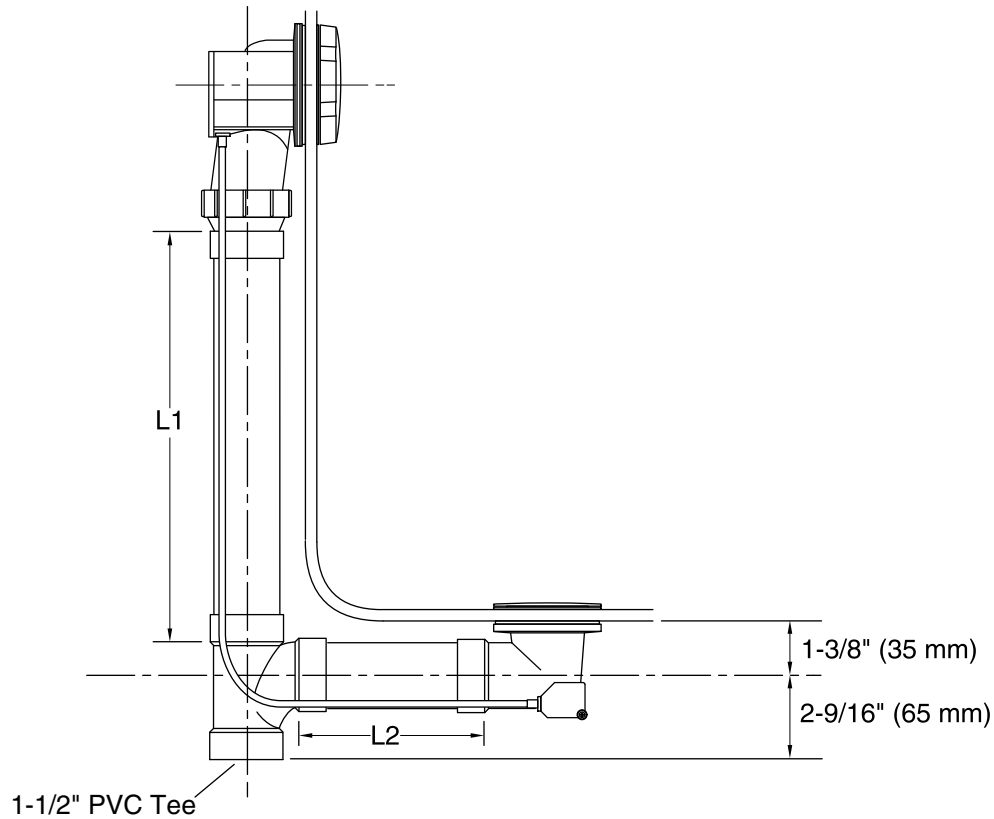

Features

- For baths 14" (356 mm) to 21" (533 mm) deep from the center of the bath overflow outlet to the center of the bath drain outlet.
- External 27" (686 mm) length cable.
- No internal linkages to minimize the potential for clogging.
- Includes schedule 40 PVC tubing.

Material

- Metal construction control handle and stopper.

Installation

- Adjustable rotating connection for easy installation.

Codes/Standards

ASME A112.18.2/CSA B125.2

KOHLER® Faucet Lifetime Limited Warranty

Technical Information

All product dimensions are nominal.

Notes

Install this product according to the installation guide.

The combined length of the vertical (supplied) and horizontal (supplied) tubing after being cut for the bath installation must be equal to or less than 25" (635 mm).