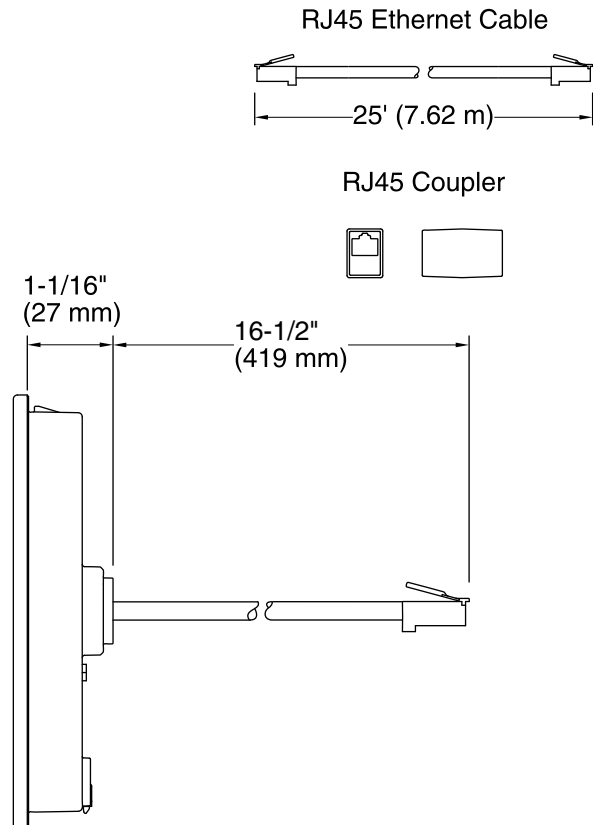

Technical Information

All product dimensions are nominal.

Max. Ambient temp: 125°F (51.7°C)

Notes

Install this product according to the installation instructions.

CAUTION: Risk of product damage. The digital interface is rated to operate in temperatures up to 140°F (60°C). Do not install where the temperature may exceed 140°F (60°C).

CAUTION: Risk of product damage. Do not install the digital interface above the steamhead of a steam unit.