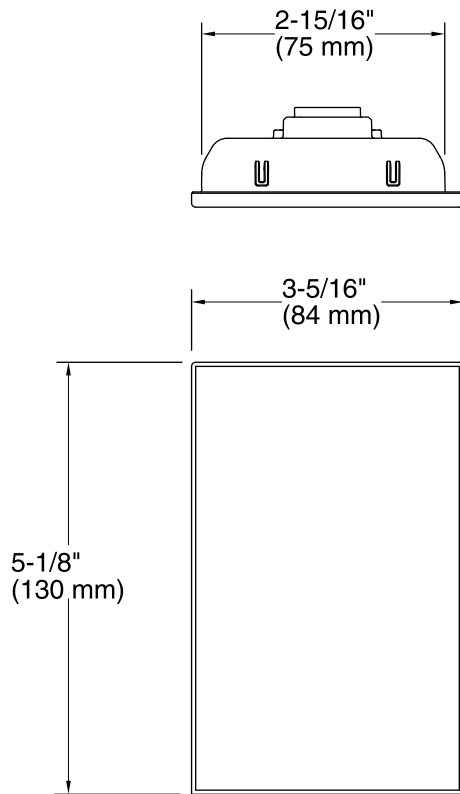

Technical Information

All product dimensions are nominal.

Max. Ambient temp: 125°F (51.7°C)

Notes

Install this product according to the installation instructions.

CAUTION: Risk of product damage. The digital interface is rated to operate in temperatures up to 140°F (60°C). Do not install where the temperature may exceed 140°F (60°C).

CAUTION: Risk of product damage. Do not install the digital interface above the steamhead of a steam unit.