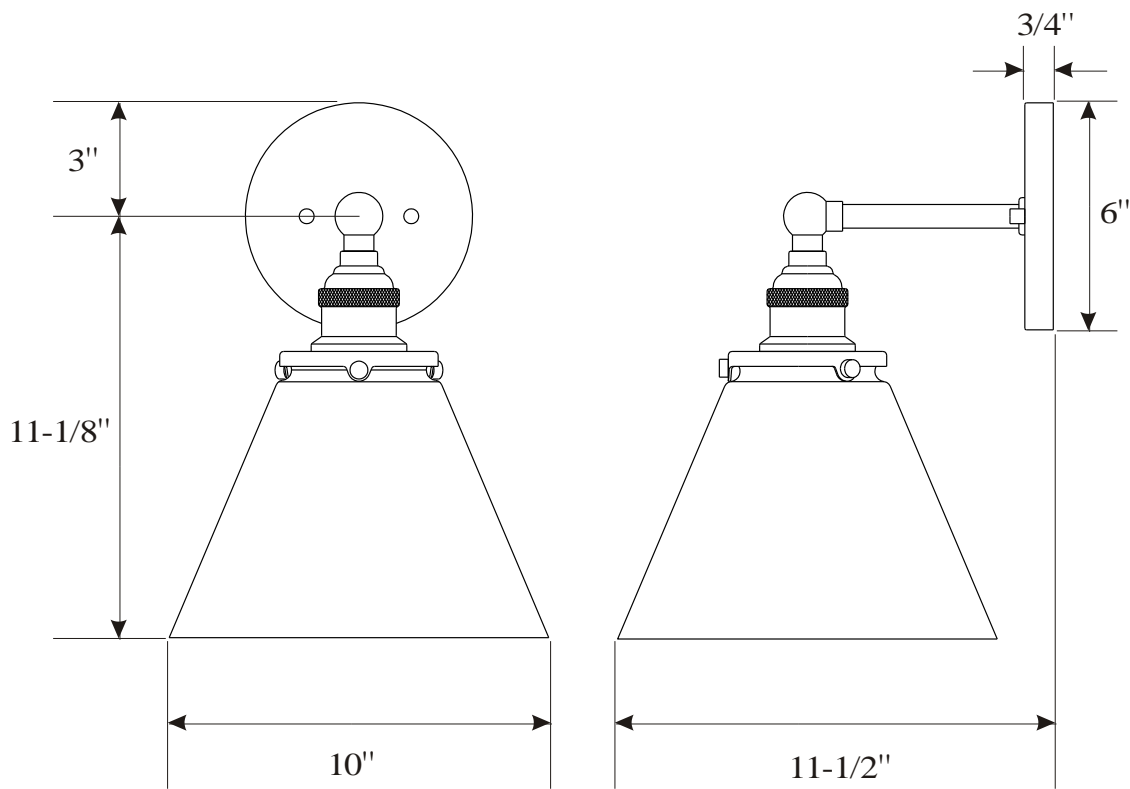

PHWL3311PN
PHWL3321AGBR