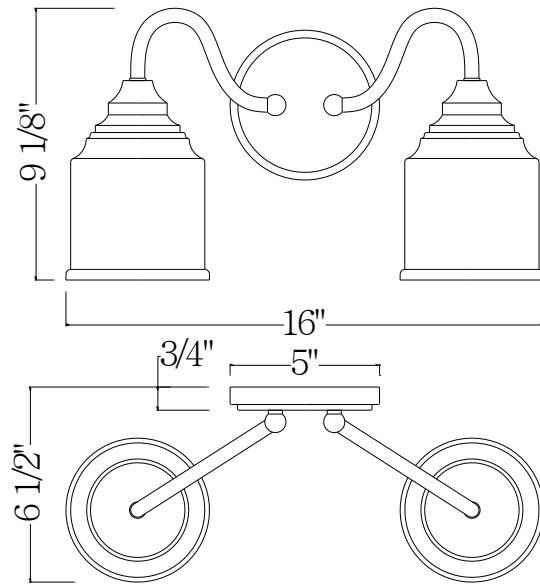

SPECIFICATION SHEET

PARK HARBOR™

Centerville
Vanity Light

PHVL3052PC/ORB
PHVL3053PC/ORB

- 2 or 3- Light Vanity in Polished Chrome or Oil Rubbed Bronze
- Clear seeded glass
- No special tools needed for assembly
- Dimmable: NO
- Mount Way: Mount up & down
- ETL Listed: Yes
- ETL Rating: Damp location
- Wattage:

PHVL3052PC/ORB: Uses two 100W med base lamps max

PHVL3053PC/ORB: Uses three 100W med base lamps max

See dimensional drawing on back.
© 2017 Ferguson Enterprises, Inc. 00000 12/17

PARKHARBORLIGHTING.COM

PARK HARBOR™