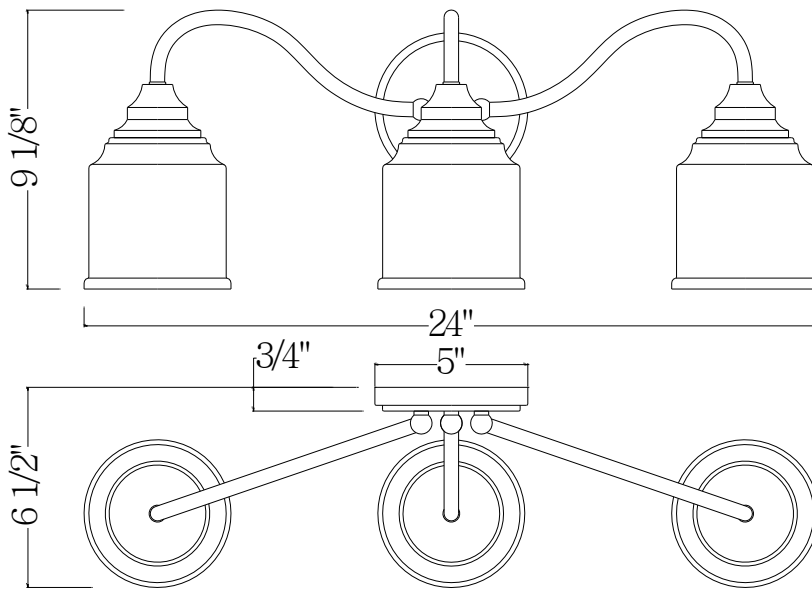

PHVL3053PC/ORB