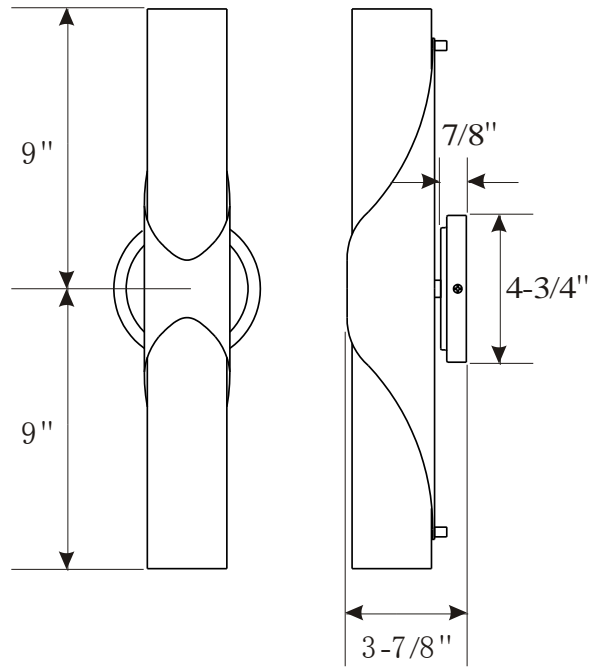

PARK HARBOR™

Bristol Commons Vanity Light

PHVL3118PC

PHVL3124PC

- 2 - Light Vanity Light in Polished Chrome
- Opal Etched glass
- No special tools needed for assembly
- Mount in up or down position
- Wattage:
 - PHVL3118PC: Uses two T10 60W medium base lamps max
 - PHVL3124PC: Uses two T10 60W medium base lamps max

See dimensional drawing on back.

© 2018 Ferguson Enterprises, Inc. 00000 Jan/2018

PARKHARBORLIGHTING.COM

PHVL3118PC

PHVL3124PC