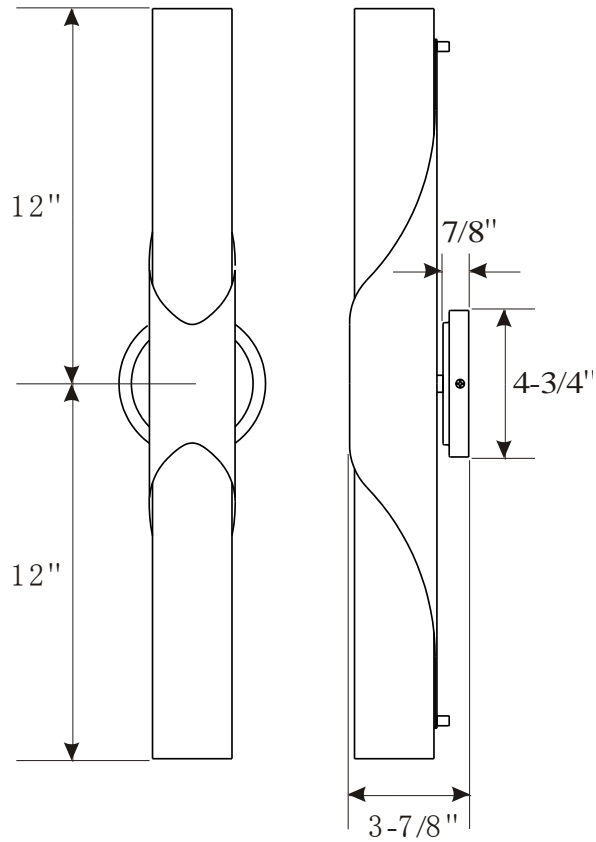

PARK HARBOR™

Bristol Commons Vanity Light

PHVL3118PC

PHVL3124PC

- 2 - Light Vanity Light in Polished Chrome
- Opal Etched glass
- No special tools needed for assembly
- Mount in up or down position
- Wattage:
 - PHVL3118PC: Uses two T10 60W medium base lamps max
 - PHVL3124PC: Uses two T10 60W medium base lamps max

See dimensional drawing on back.

© 2018 Ferguson Enterprises, Inc. 00000 Jan/2018

PARKHARBORLIGHTING.COM

PHVL3118PC

PHVL3124PC