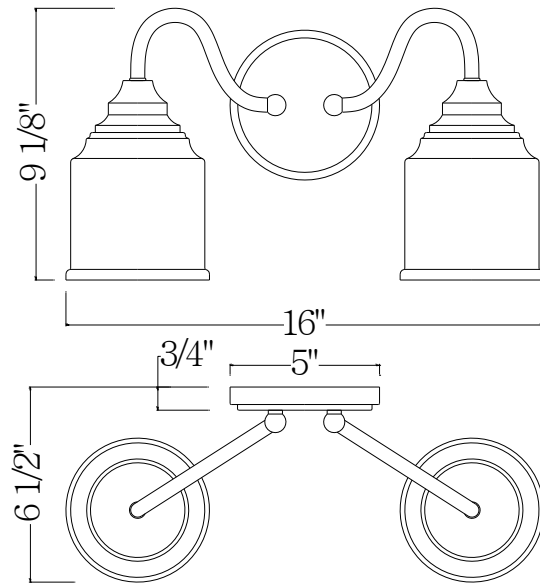

PARK HARBOR™

PHVL3052PC/ORB