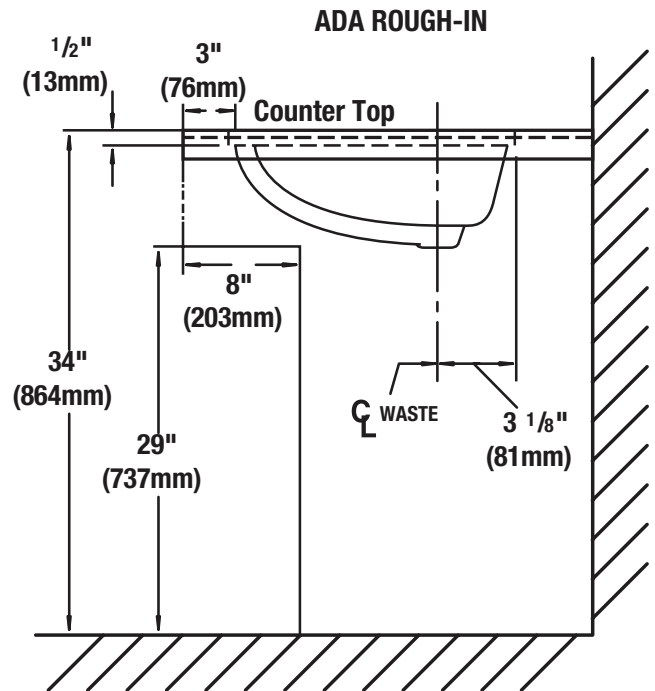

PF1714UA

Undermount Lavatory Vitreous China

Product Features

- Vitreous china
- 17-3/8" x 14-1/2"
- Oval undercounter lavatory
- Concealed front overflow
- Flattened back rim for easier installation
- Can be mounted for ADA installation
- Mounting clips included
- Interior Depth: 5-3/4"

PF1714UAWH

Codes and Standards

- ADA
- IAPMO/UPC
- ASME/ANSI A112.19.2
- CSA B45

Specified Model

Model	Model Description	Color Finishes
PF1714UA	17X14 VC Undercounter lavatory	<input type="radio"/> White <input type="radio"/> Biscuit

PF1714UA

Undermount Lavatory Vitreous China

Product Features

The undercounter lavatory shall be 16" in length and 19 1/2" in width. Lavatory shall be made of vitreous china. Lavatory shall include overflow and mounting clips. Lavatory shall be PROFLO model PF1714UA.