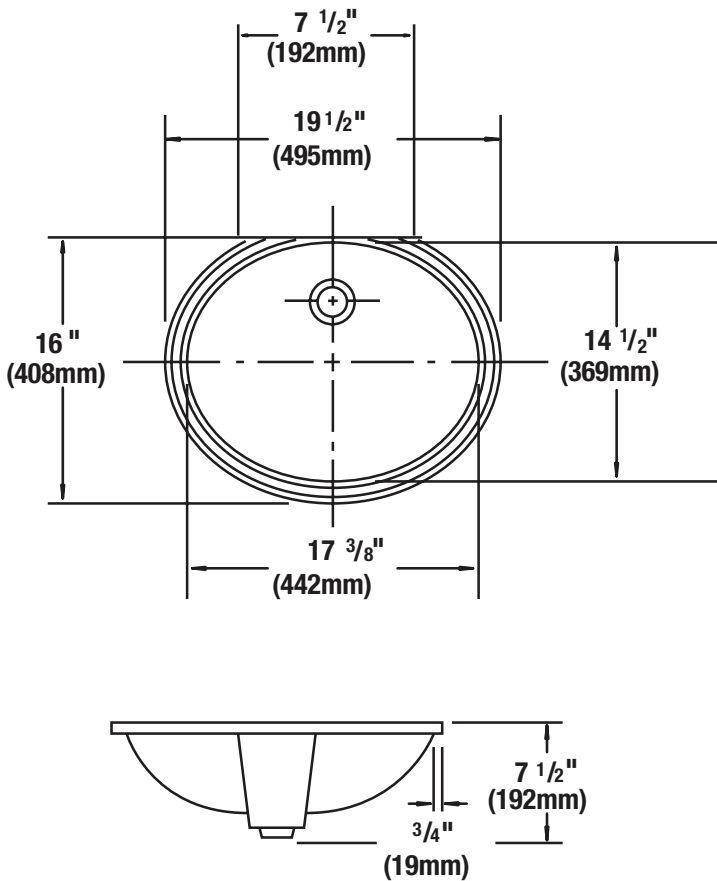

PF1714UA

Undermount Lavatory Vitreous China

Product Features

- Vitreous china
- 17-3/8" x 14-1/2"
- Oval undercounter lavatory
- Concealed front overflow
- Flattened back rim for easier installation
- Can be mounted for ADA installation
- Mounting clips included
- Interior Depth: 5-3/4"

PF1714UAWH

Codes and Standards

- ADA
- IAPMO/UPC
- ASME/ANSI A112.19.2
- CSA B45

Specified Model

Model	Model Description	Color Finishes
PF1714UA	17X14 VC Undercounter lavatory	<input type="radio"/> White <input type="radio"/> Biscuit

PF1714UA

Undermount Lavatory Vitreous China

Product Features

The undercounter lavatory shall be 16" in length and 19 1/2" in width. Lavatory shall be made of vitreous china. Lavatory shall include overflow and mounting clips. Lavatory shall be PROFLO model PF1714UA.