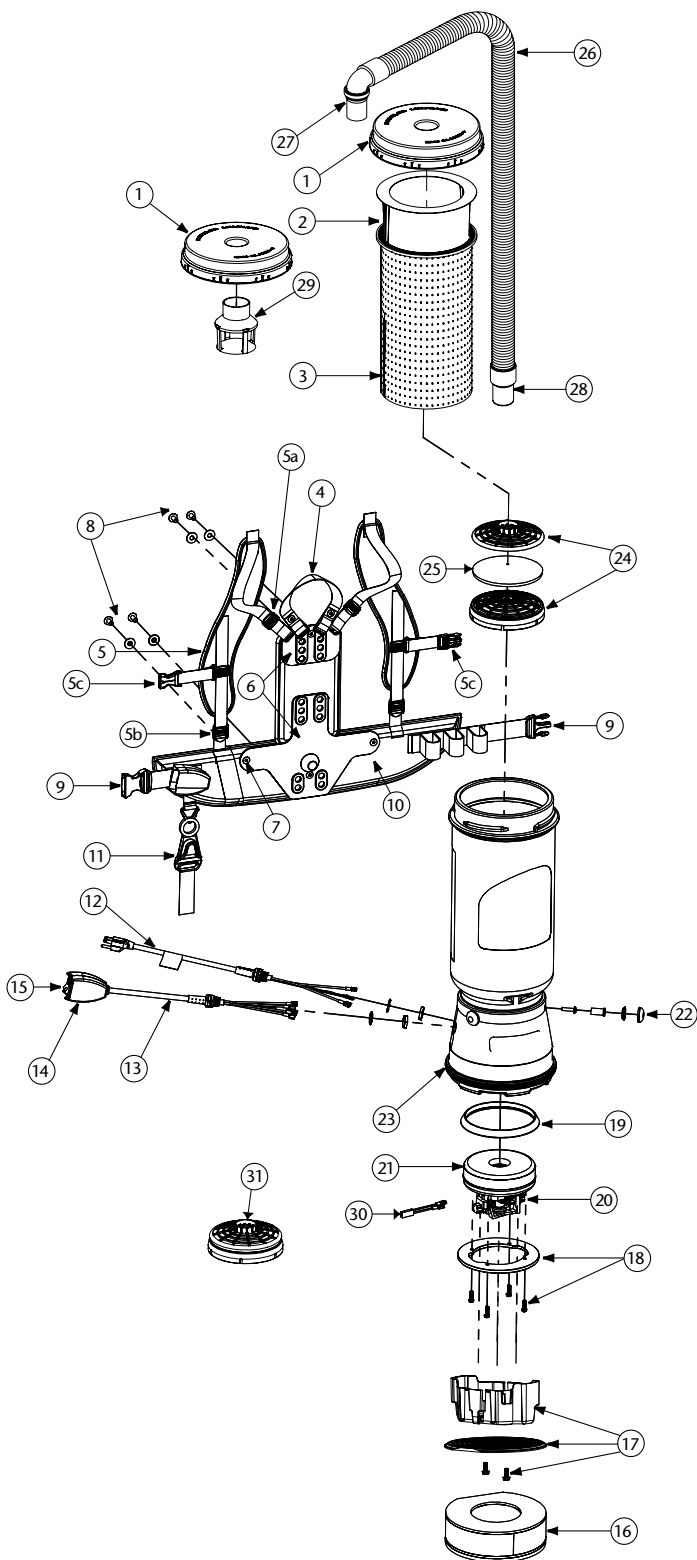

SUPER COACHVAC HEPA PARTS

No.	Product Name	Qty	List Price
1	100197 Twist Cap (Purple)	1 ea.	\$ 34.10
2	100331 Intercept Micro Filter	10/pk	20.80
3	100565 Micro Cloth Filter	1 ea.	29.60
4	101737 Carry Handle w/Rivet and Washer Set	1 set	8.54
5	100356 Shoulder Strap Assembly (includes: #5a, 5b, 5c)	1 set	17.05
5a	100358 Shoulder Strap Plastic Adjustment Buckle (Top)	1 ea.	.99
5b	100357 Shoulder Strap Plastic Adjustment Buckle (Bottom)	1 ea.	.99
5c	103627 Sternum Strap Buckles (Latch and Keeper)	1 set	2.10
6	105046 Backplate (includes: #7)	1 ea.	26.24
7	100375 Barrel Nut Connection Set for Backplate (Replacement)	1 set	5.90
8	100716 Backplate (Black) Connection Set: 4 Screws w/Washers	1 set	13.11
9	106719 Waist Belt Keeper and Latch	1 ea.	11.89
10	100359 Waist Belt (includes: #9)	1 ea.	39.34
	100354 Strap Assembly Complete (includes: #5, 10)	1 set	52.47
	103166 Backplate (Black) System Complete (includes: #4, 5, 6, 8, 10, 11)	1 set	65.58
11	102604 Cord Holder	1 ea.	8.77
12	100641 Power Cord Assembly	1 set	19.03
13	101610 Switch Cord Assembly (includes: #14, 15)	1 set	36.73
	101714 Switch Cord w/Crimps	1 ea.	16.28
14	101472 Switch Box w/Velcro and New Lamb Switch	1 set	23.60
15	106066 On/Off Switch (must use with #106287)	1 ea.	7.14
	106287 Switch Box w/Velcro and Screws	1 ea.	17.61
16	100597 Sound Muffler	1 ea.	28.97
17	105044 Motor Shroud/Diffuser w/Screw Set: 2 Screws	1 set	22.48
18	100335 Motor Compression Ring w/Screws	1 set	11.15
	100378 Compression Ring Screw Set: 4 Screws	1 set	2.95
19	100014 Tetraseal	1 ea.	11.81
20	105164 Carbon Brush Set (Domel Motor)	1 set	20.98
	101720 Carbon Brush Set (Ametek Motor)	1 set	20.98
21	105162 Motor/Fan (120 V) w/Crimps	1 ea.	118.04
	100379 Motor Ground and Wire Clamp Set w/Screws	1 set	5.90
	100380 Motor Crimp Set: 4 Female, 4 Male, Ground Crimp Connector	1 set	10.49
22	100368 Motor Mounting System Set: 3 Well Nuts, 3 Bolts, 3 Washers, 3 Covers	1 set	13.11
23	100586 Bottom Bumper	1 ea.	7.22
24	100030 Dome Filter w/Foam Media	1 ea.	7.88
25	100343 Foam Filter Media for Dome Filter	1 ea.	1.32
	101220 High Filtration Disk (optional)	2/pk	10.59
26	103048 Static-Dissipating Hose w/Cuffs (Black)	1 ea.	24.93
27	101928 Replacement Double Swivel Elbow Cuff (Black)	1 ea.	9.06
28	100694 Replacement Swivel Cuff (Black) 1 1/2"	1 ea.	5.39
29	101543 Filter Guard (Optional)	1 ea.	9.47
30	107294 Thermal Protector	1 ea.	14.39
31	106526 Replacement HEPA Dome Filter	1 ea.	11.54
	101678 50' Extension Cord (Not Shown)	1 ea.	32.60