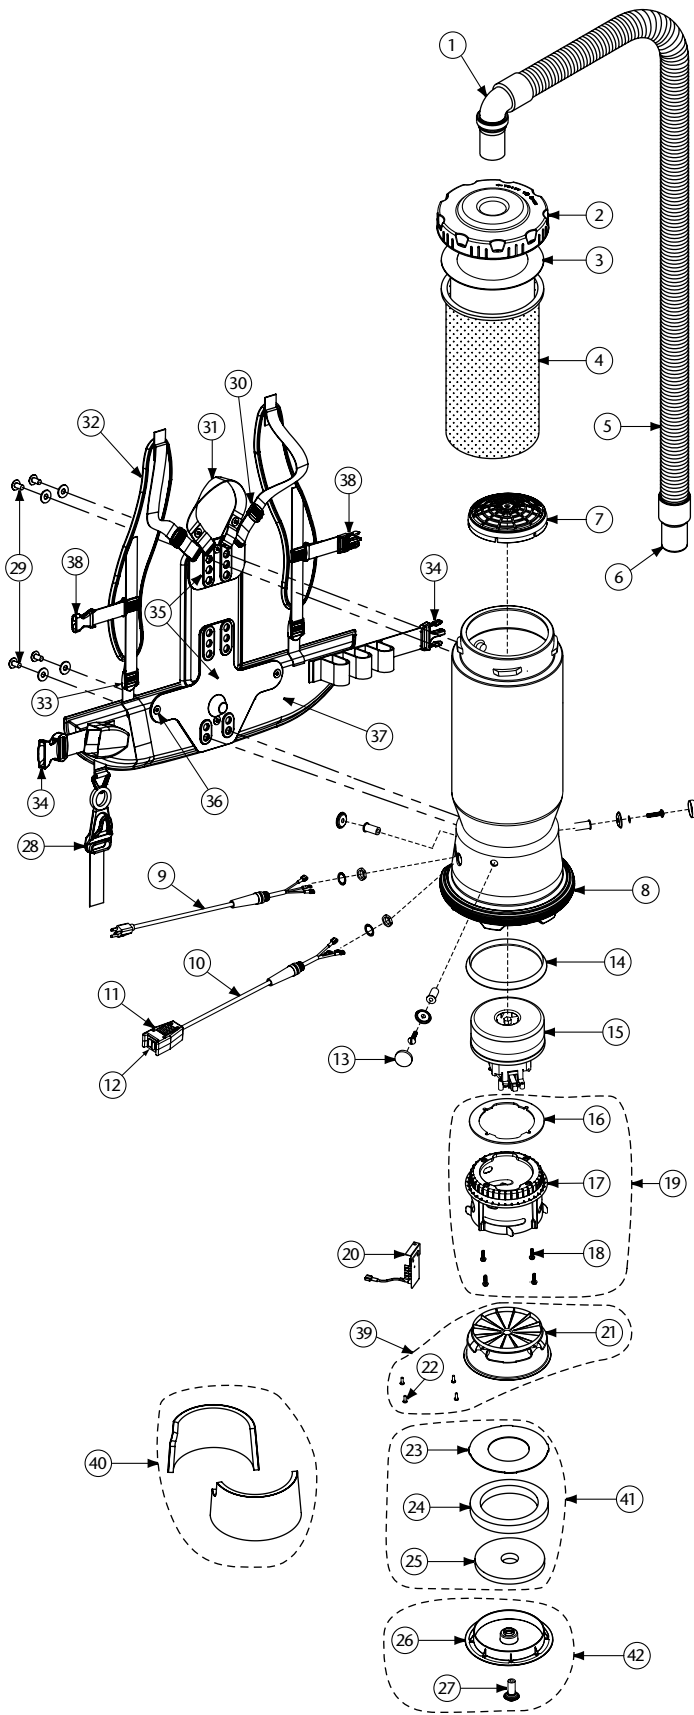

# QUIETPRO BP HEPA PARTS

No.	Product Name	Qty	List Price
1	101928 Elbow Cuff, Swivel	1 ea.	\$ 9.06
2	104273 Twist Cap (Black)	1 ea.	28.85
3	100431 Intercept Micro Filter	10/pk	15.60
4	100564 Micro Cloth Filter	1 ea.	24.45
5	103048 Static-Dissipating Hose (Black) w/Cuffs 1½"	1 ea.	24.93
6	100694 Replacement Swivel Cuff (Black) 1½"	1 ea.	5.39
7	106526 Replacement HEPA Dome Filter	1 ea.	11.54
8	100586 Bottom Bumper	1 ea.	7.22
9	100641 Power Cord Assembly Complete w/Strain Relief	1 set	19.03
10	105748 Switch Cord Assembly Complete F/QuietPro	1 set	36.91
11	106287 Switch Box w/Velcro and Screws	1 set	17.61
12	105973 On/Off Switch	1 ea.	19.45
	105438 On/Off Switch (older style) (Hi/Lo)	1 ea.	19.45
13	100368 Motor Mounting System Set: 3 Well Nuts, 3 Bolts, 3 Washers, 3 Covers	1 set	13.11
14	100014 Tetraseal, Motor	1 ea.	11.81
15	105722 Motor, (120V), 2 Stage (includes: #16)	1 ea.	103.43
	105697 Carbon Brush Set (Domel)	1 set	20.98
	100424 Carbon Brush Set (Ametek)	1 set	20.98
16	105605 Gasket, Motor	1 ea.	6.25
17	105149 Cap, Motor	1 ea.	17.61
18	100378 Screw, 10-32 x 3/4", Self Tapping	4/pk.	2.95
19	105619 Motor Mount Assembly (includes: #16, 17, 18)	1 set	32.37
20	105653 Dual Speed Module and Schematic with Thermal Protector	1 ea.	60.19
21	105150 Exhaust Housing, Motor	1 ea.	13.63
22	104419 Screw, #8 x 1/2", Phillips, Hi/Lo	1 ea.	.32
23	105337 Ring, Motor Housing, Large	1 ea.	13.91
24	105342 Foam, Ring, Motor Housing	1 ea.	17.03
25	105343 Foam, Cover, Motor Housing	1 ea.	11.93
26	105341 Cover, Motor Housing	1 ea.	11.63
27	105613 Motor Mount	1 ea.	6.81
28	102604 Cord Holder	1 ea.	8.77
29	100716 Backplate (Blk) Connection Set: 4 Screws w/Washers	1 set	13.11
30	100358 Shoulder Strap Plastic Adjustment (Top)	1 ea.	.99
31	101737 Carry Handle w/Rivet and Washer Set	1 set	8.54
32	100356 Shoulder Strap Assembly (includes: #30, 33, 38)	1 set	17.05
33	100357 Shoulder Strap Plastic Adjustment (Bottom)	1 ea.	.99
34	106719 Waist Belt Keeper and Latch	1 ea.	11.89
35	105046 Backplate (includes: #36)	1 set	26.24
	103166 Backplate System Complete (includes: #29, 31, 32, 35, 37)	1 set	65.58
	100354 Strap Assembly Complete (includes: #32, 37)	1 set	52.47
36	100375 Barrel Nut Connection Set for Backplate (Replacement)	1 set	5.90
37	100359 Waist Belt (includes: #34)	1 ea.	39.34
38	103627 Sternum Strap Buckles (Latch and Keeper)	1 set	2.10
39	105620 Kit, Housing, Exhaust, Motor F/QuietPro (includes: #21, 22)	1 set	32.37
40	105621 Kit, Foam, Acoustical Panels	1 set	41.45
41	105622 Kit, Exhaust, Foam and Ring (includes: #23, 24, 25)	1 set	36.34
42	105623 Kit, Cover, Exhaust F/QuietPro (includes: #26, 27)	1 set	17.03
	101678 50' Extension Cord (Not Shown)	1 ea.	32.60