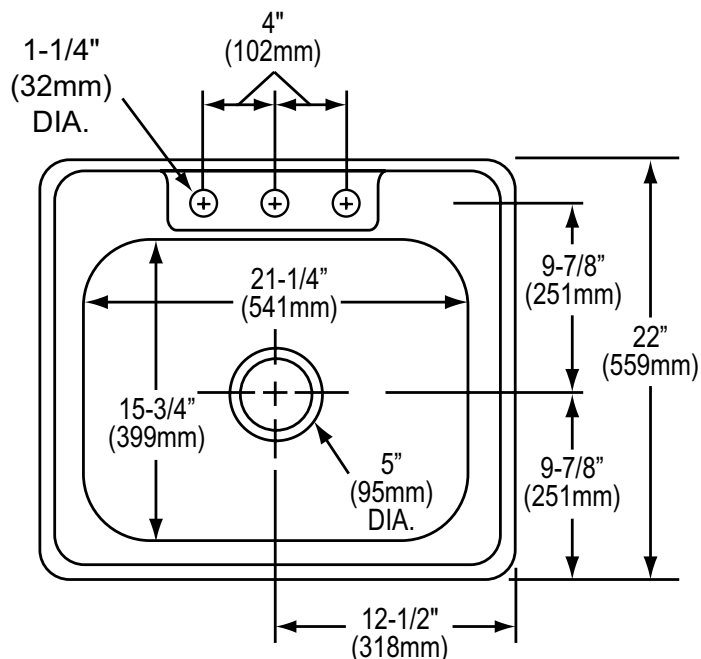

Stainless Steel Sinks

Bealeton Series

Product Specifications

* All measurements are nominal. Please verify before actual installation.