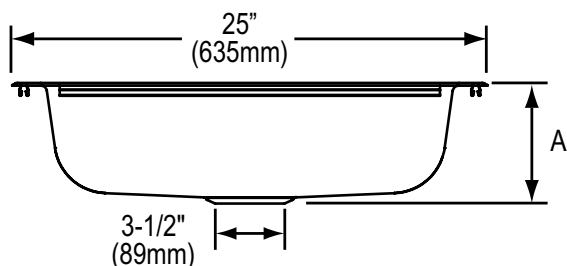

Stainless Steel Sinks

Bealeton Series

Product Specifications

* All measurements are nominal. Please verify before actual installation.