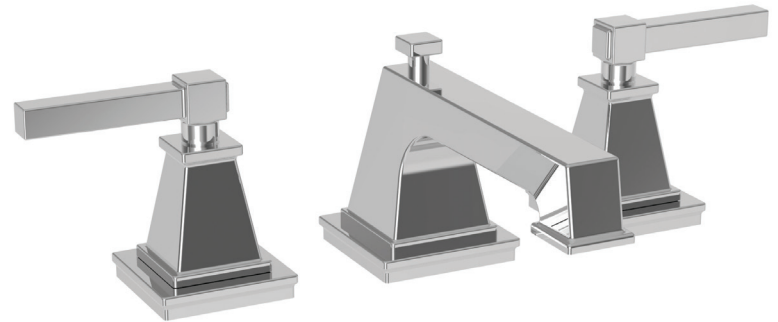

MALVINA

Features

- Solid brass construction
- Brass valve bodies
- Quarter-turn washerless ceramic disc valve cartridges
- ADA compliant traditional lever handles
- Spout assembly with integral supply hoses
- Pop-up drain with tailpiece
- 2.0" (5.1 cm) spout height at outlet
- 5.37" (13.6 cm) spout reach (c-c)
- For 8" (20.3 cm) centers - Maximum 20" (50.8 cm)
- 1.2 gallons (4.5 liters) per minute maximum flow rate

Colors / Finishes

- 10B: Oil Rubbed Bronze
- 15: Polished Nickel
- 15S: Satin Nickel - PVD
- 26: Polished Chrome
- Other: Refer to the Newport Brass catalog for additional color/finish options.

Specified Model

Product Specification: Add "Color / Finish" suffix to Model number, below.

The two-handle Widespread Lavatory Faucet shall be made of solid brass construction. Faucet shall incorporate a spout assembly with integral supply hoses and feature brass valve bodies with quarter-turn washerless ceramic disc valve cartridges. Faucet shall have a 1.2 gallon (4.5 liter) per minute maximum flow rate. Product shall be for 8" (20.3 cm) centers - Maximum 20" (50.8 cm). Product shall incorporate a 2" (5.1 cm) spout height at outlet and a 5.37" (13.6 cm) spout reach (c-c). Faucet shall include a pop-up drain with tailpiece and incorporate ADA compliant traditional lever handles. Widespread Lavatory Faucet shall be Newport Brass Model 3140/____ .

3140

PRODUCT DIMENSIONS *(Units are in inches)*

Malvina Widespread Lavatory Faucet 3140