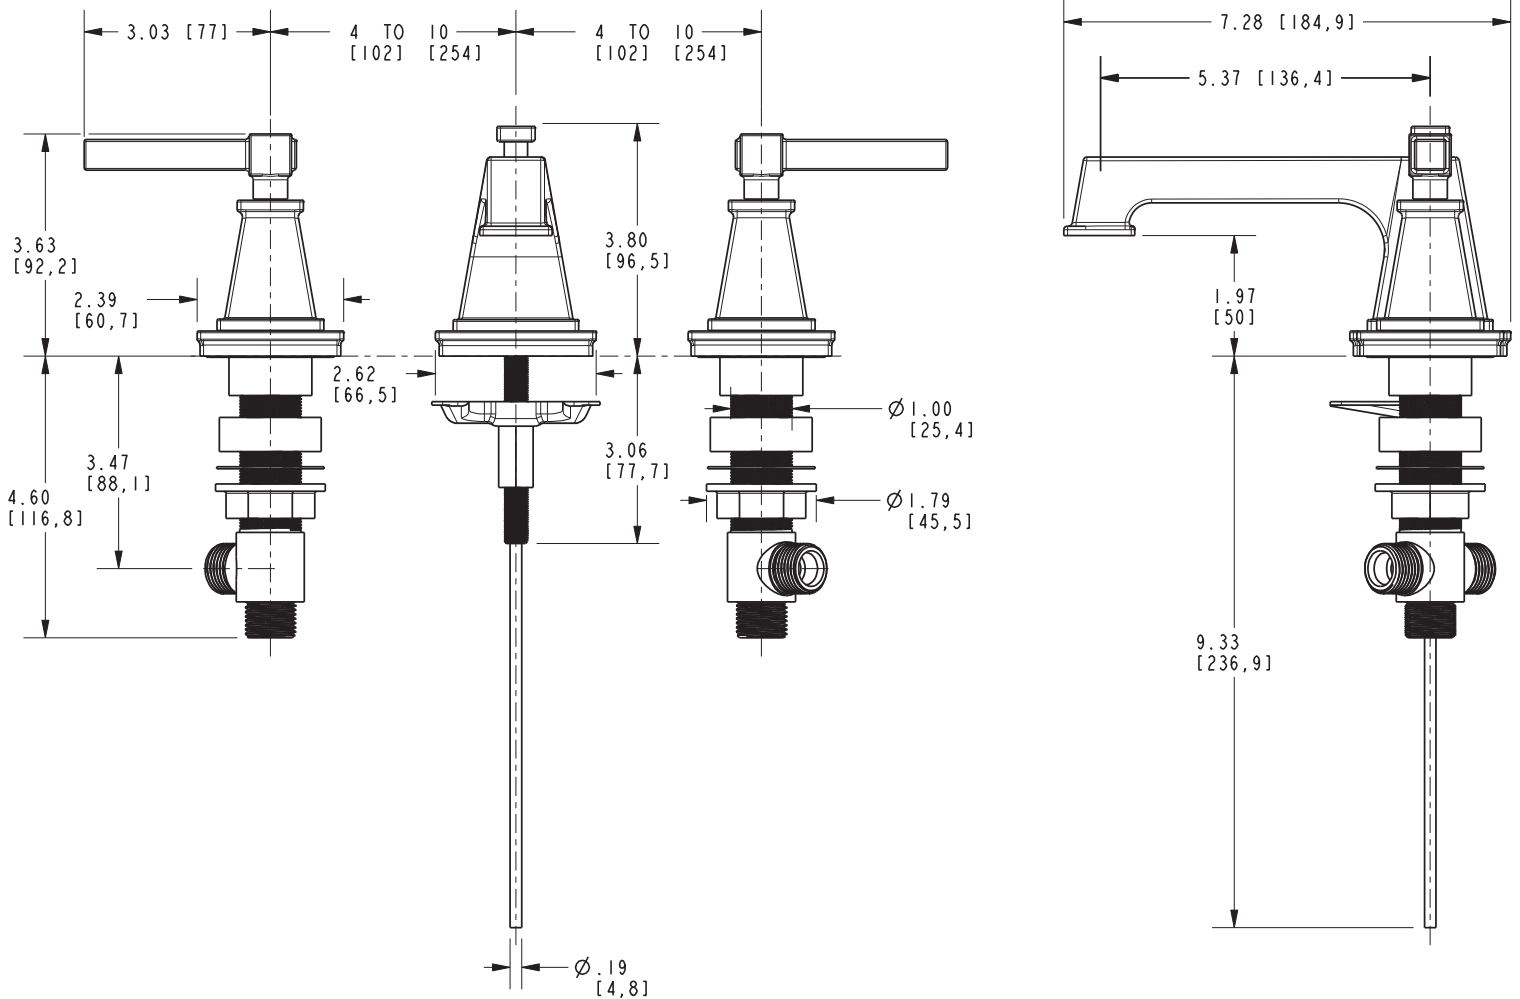

MALVINA

Features

- Solid brass construction
- Brass valve bodies
- Quarter-turn washerless ceramic disc valve cartridges
- ADA compliant traditional lever handles
- Spout assembly with integral supply hoses
- Pop-up drain with tailpiece
- 2.0" (5.1 cm) spout height at outlet
- 5.37" (13.6 cm) spout reach (c-c)
- For 8" (20.3 cm) centers - Maximum 20" (50.8 cm)
- 1.2 gallons (4.5 liters) per minute maximum flow rate

Product Specification: Add "Color / Finish" suffix to Model number, below.

The two-handle Widespread Lavatory Faucet shall be made of solid brass construction. Faucet shall incorporate a spout assembly with integral supply hoses and feature brass valve bodies with quarter-turn washerless ceramic disc valve cartridges. Faucet shall have a 1.2 gallon (4.5 liter) per minute maximum flow rate. Product shall be for 8" (20.3 cm) centers - Maximum 20" (50.8 cm). Product shall incorporate a 2" (5.1 cm) spout height at outlet and a 5.37" (13.6 cm) spout reach (c-c). Faucet shall include a pop-up drain with tailpiece and incorporate ADA compliant traditional lever handles. Widespread Lavatory Faucet shall be Newport Brass Model 3140/____ .

3140

PRODUCT DIMENSIONS *(Units are in inches)*

Malvina Widespread Lavatory Faucet 3140