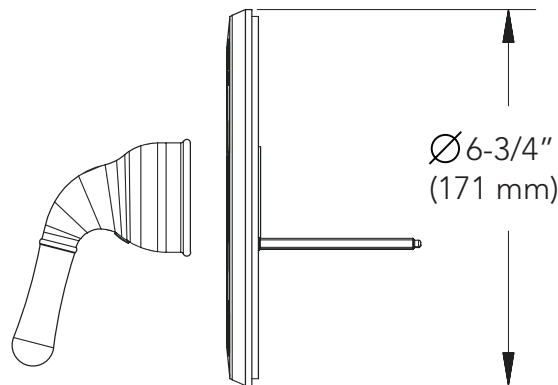

Product Specifications

Warranty and Codes

This product comes complete with installation, operating, care and maintenance instructions. This PROFLO faucet carries a limited lifetime warranty when installed in residential applications. The warranty is five years in commercial applications. This product meets ASME: A112.18.1.