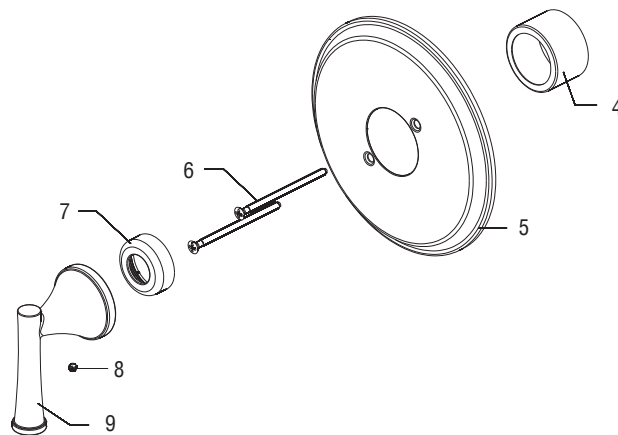

Parts Breakdown

SINGLE HANDLE SHOWER ONLY TRIM

PF2820G

PF2820GCP

Model Numbers

- PF2820GCP chrome
- PF2820GBN brushed nickel
- PF2820GORB oil rubbed bronze

* Specify Finish

No.	Item	Part Number
1	Shower Flange	RP80309*
2	Shower Arm	RP38019*
3	Shower Head	RP38385*
4	Sleeve	RP80304*
5	Escutcheon	RP80308*
6	Screw	RP50026*
7	Sleeve Cap	RP70335*
8	Set Screw	RP50002
9	Handle	RP13237*
10	2.5mm Hex Allen Wrench	RP70221