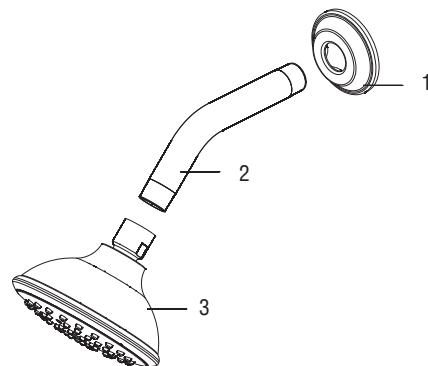

Parts Breakdown

SINGLE HANDLE SHOWER ONLY TRIM

PF2820G

PF2820GCP

Model Numbers

- PF2820GCP chrome
- PF2820GBN brushed nickel
- PF2820GORB oil rubbed bronze

* Specify Finish

No.	Item	Part Number
1	Shower Flange	RP80309*
2	Shower Arm	RP38019*
3	Shower Head	RP38385*
4	Sleeve	RP80304*
5	Escutcheon	RP80308*
6	Screw	RP50026*
7	Sleeve Cap	RP70335*
8	Set Screw	RP50002
9	Handle	RP13237*
10	2.5mm Hex Allen Wrench	RP70221

Warranty and Codes

This product comes complete with installation, operating, care and maintenance instructions. This PROFLO faucet carries a limited lifetime warranty when installed in residential applications. The warranty is five years in commercial applications. This product meets ASME: A112.18.1.