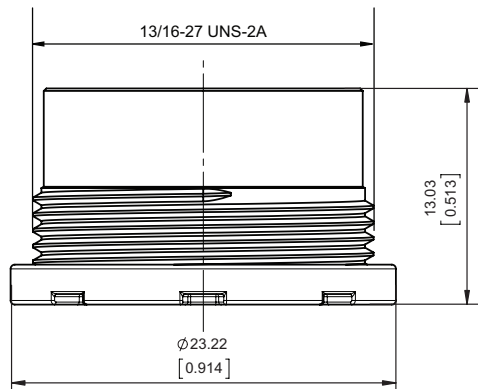

Dimensions

Delta®

Moen®