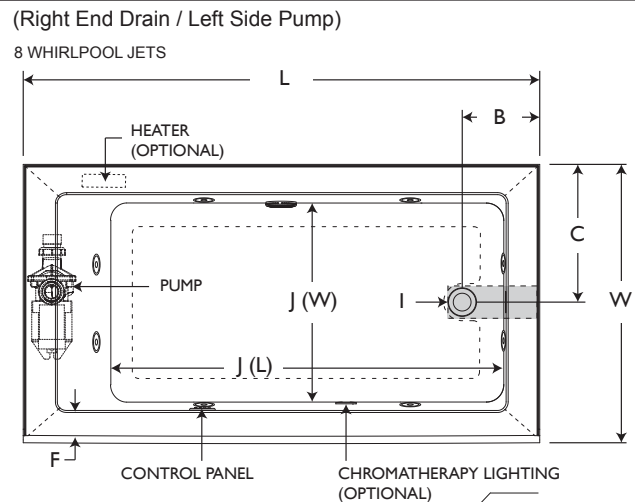

Linea® 6632 Skirted Bathtub - Soaking & Whirlpool

| Letter | Description | Soaking | Whirlpool |
|--------|--|--|--|
| - | Drain Location | Left Hand / Right Hand | |
| - | Pump Location | N/A | Opposite end of drain location |
| - | Cutout Template | N/A | |
| - | Total Weight | 925 lbs (420 kg) | 942 lbs (427 kg) |
| - | Floor Loading | 63 lb/ft ² (308 kg/m ²) | 64 lb/ft ² (312 kg/m ²) |
| - | Operating Gallons (Min/Max) | 73 Gal (276 L) | 48 Gal / 73 Gal (182 L / 276 L) |
| - | Product Weight - Empty | 65 lb (29 kg) | 82 lb (37 kg) |
| - | Soaking Depth | 14.5" (368 mm) | |
| L | Outer Length | 66" (1676 mm) | |
| W | Outer Width | 32" (813 mm) | |
| H | Overall Height | 19" (483 mm) | |
| J | Interior Dimensions (JL x JW) Bottom of Bath | 50.3" x 22.4" (1278 mm x 569 mm) | |
| K | Interior Dimensions (KL x KW) Top of Bath | 57.9" x 24.7" (1471 mm x 627 mm) | |
| L2 | Interior Depth - Drain End | 17.7" (450 mm) | |
| A | Overflow Height | 16.8" (427 mm) | |
| B | Long Edge to Drain Center | 9.75" (248 mm) | |
| C | Short Edge to Drain Center | 16.0" (406 mm) | |
| D | Drain Shoe Length | 7.5" (191 mm) | |
| E | Flange Height | 1.25" (32 mm) | |
| F | Deck Width* | 3.8" (97 mm) | |
| G | Service Access Dimensions | No Service Access | |
| I | Floor Cutout for Drain | 12" x 4" (305 mm x 102 mm) | |
| M | Backrest Angle | 24° | |

NOTE

The overall dimensions are nominal with a tolerance of +0 and -.25" (6mm).
Electrical Specifications (Each component requires a separate, dedicated GFCI protected circuit)

Motor/Pump 120V 15A 60Hz
Heater (optional*) 120V 15A 60Hz
*Heater circuit not required on units equipped with Whisper+ Technology™.

Drain Kit:

Must purchase one of the following:
MF35824- Linear DWO Kit PN
MF35826- Linear DWO Kit BN
MF35827- Linear DWO Kit CHR
MF35845- Linear DWO Kit ORB
MF35959- Linear DWO Kit WHT

Key Dimensions

*Deck width reflects only area indicated on detail.