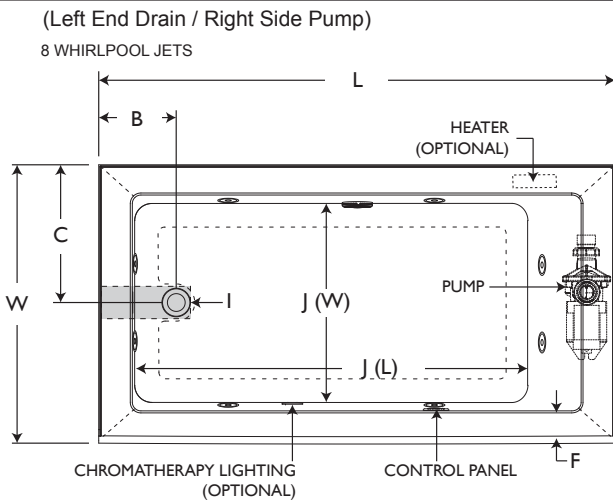

Linea® 6632 Skirted Bathtub - Soaking & Whirlpool

| Letter | Description | Soaking | Whirlpool |
|--------|--|--|--|
| - | Drain Location | Left Hand / Right Hand | |
| - | Pump Location | N/A | Opposite end of drain location |
| - | Cutout Template | N/A | |
| - | Total Weight | 925 lbs (420 kg) | 942 lbs (427 kg) |
| - | Floor Loading | 63 lb/ft ² (308 kg/m ²) | 64 lb/ft ² (312 kg/m ²) |
| - | Operating Gallons (Min/Max) | 73 Gal (276 L) | 48 Gal / 73 Gal (182 L / 276 L) |
| - | Product Weight - Empty | 65 lb (29 kg) | 82 lb (37 kg) |
| - | Soaking Depth | 14.5" (368 mm) | |
| L | Outer Length | 66" (1676 mm) | |
| W | Outer Width | 32" (813 mm) | |
| H | Overall Height | 19" (483 mm) | |
| J | Interior Dimensions (JL x JW) Bottom of Bath | 50.3" x 22.4" (1278 mm x 569 mm) | |
| K | Interior Dimensions (KL x KW) Top of Bath | 57.9" x 24.7" (1471 mm x 627 mm) | |
| L2 | Interior Depth - Drain End | 17.7" (450 mm) | |
| A | Overflow Height | 16.8" (427 mm) | |
| B | Long Edge to Drain Center | 9.75" (248 mm) | |
| C | Short Edge to Drain Center | 16.0" (406 mm) | |
| D | Drain Shoe Length | 7.5" (191 mm) | |
| E | Flange Height | 1.25" (32 mm) | |
| F | Deck Width* | 3.8" (97 mm) | |
| G | Service Access Dimensions | No Service Access | |
| I | Floor Cutout for Drain | 12" x 4" (305 mm x 102 mm) | |
| M | Backrest Angle | 24° | |

NOTE

The overall dimensions are nominal with a tolerance of +0 and -.25" (6mm).
Electrical Specifications (Each component requires a separate, dedicated GFCI protected circuit)

Motor/Pump 120V 15A 60Hz
Heater (optional*) 120V 15A 60Hz
*Heater circuit not required on units equipped with Whisper+ Technology™.

Drain Kit:

Must purchase one of the following:
MF35824- Linear DWO Kit PN
MF35826- Linear DWO Kit BN
MF35827- Linear DWO Kit CHR
MF35845- Linear DWO Kit ORB
MF35959- Linear DWO Kit WHT

Key Dimensions

*Deck width reflects only area indicated on detail.