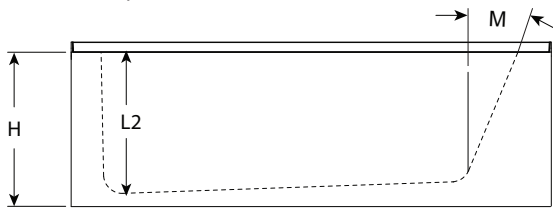

Linea® 6632 Skirted Bathtub - Soaking & Whirlpool

| Letter | Description | Soaking | Whirlpool |
|--------|--|--|--|
| - | Drain Location | Left Hand / Right Hand | |
| - | Pump Location | N/A | Opposite end of drain location |
| - | Cutout Template | N/A | |
| - | Total Weight | 925 lbs (420 kg) | 942 lbs (427 kg) |
| - | Floor Loading | 63 lb/ft ² (308 kg/m ²) | 64 lb/ft ² (312 kg/m ²) |
| - | Operating Gallons (Min/Max) | 73 Gal (276 L) | 48 Gal / 73 Gal (182 L / 276 L) |
| - | Product Weight - Empty | 65 lb (29 kg) | 82 lb (37 kg) |
| - | Soaking Depth | 14.5" (368 mm) | |
| L | Outer Length | 66" (1676 mm) | |
| W | Outer Width | 32" (813 mm) | |
| H | Overall Height | 19" (483 mm) | |
| J | Interior Dimensions (JL x JW) Bottom of Bath | 50.3" x 22.4" (1278 mm x 569 mm) | |
| K | Interior Dimensions (KL x KW) Top of Bath | 57.9" x 24.7" (1471 mm x 627 mm) | |
| L2 | Interior Depth - Drain End | 17.7" (450 mm) | |
| A | Overflow Height | 16.8" (427 mm) | |
| B | Long Edge to Drain Center | 9.75" (248 mm) | |
| C | Short Edge to Drain Center | 16.0" (406 mm) | |
| D | Drain Shoe Length | 7.5" (191 mm) | |
| E | Flange Height | 1.25" (32 mm) | |
| F | Deck Width* | 3.8" (97 mm) | |
| G | Service Access Dimensions | No Service Access | |
| I | Floor Cutout for Drain | 12" x 4" (305 mm x 102 mm) | |
| M | Backrest Angle | 24° | |

Drain Kit:

Must purchase one of the following:
MF35824- Linear DWO Kit PN
MF35826- Linear DWO Kit BN
MF35827- Linear DWO Kit CHR
MF35845- Linear DWO Kit ORB
MF35959- Linear DWO Kit WHT

Key Dimensions

*Deck width reflects only area indicated on detail.