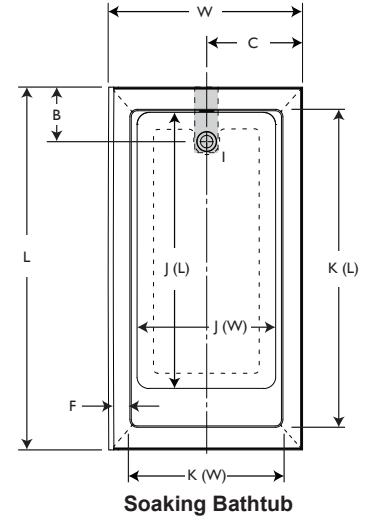

Linea® 6632 Skirted Bathtub - Soaking & Whirlpool

| Letter | Description | Soaking | Whirlpool |
|--------|--|--|--|
| - | Drain Location | Left Hand / Right Hand | |
| - | Pump Location | N/A | Opposite end of drain location |
| - | Cutout Template | N/A | |
| - | Total Weight | 925 lbs (420 kg) | 942 lbs (427 kg) |
| - | Floor Loading | 63 lb/ft ² (308 kg/m ²) | 64 lb/ft ² (312 kg/m ²) |
| - | Operating Gallons (Min/Max) | 73 Gal (276 L) | 48 Gal / 73 Gal (182 L / 276 L) |
| - | Product Weight - Empty | 65 lb (29 kg) | 82 lb (37 kg) |
| - | Soaking Depth | 14.5" (368 mm) | |
| L | Outer Length | 66" (1676 mm) | |
| W | Outer Width | 32" (813 mm) | |
| H | Overall Height | 19" (483 mm) | |
| J | Interior Dimensions (JL x JW) Bottom of Bath | 50.3" x 22.4" (1278 mm x 569 mm) | |
| K | Interior Dimensions (KL x KW) Top of Bath | 57.9" x 24.7" (1471 mm x 627 mm) | |
| L2 | Interior Depth - Drain End | 17.7" (450 mm) | |
| A | Overflow Height | 16.8" (427 mm) | |
| B | Long Edge to Drain Center | 9.75" (248 mm) | |
| C | Short Edge to Drain Center | 16.0" (406 mm) | |
| D | Drain Shoe Length | 7.5" (191 mm) | |
| E | Flange Height | 1.25" (32 mm) | |
| F | Deck Width* | 3.8" (97 mm) | |
| G | Service Access Dimensions | No Service Access | |
| I | Floor Cutout for Drain | 12" x 4" (305 mm x 102 mm) | |
| M | Backrest Angle | 24° | |

NOTE

The overall dimensions are nominal with a tolerance of +0 and -.25" (6mm).
Electrical Specifications (Each component requires a separate, dedicated GFCI protected circuit)

Motor/Pump 120V 15A 60Hz
Heater (optional*) 120V 15A 60Hz
*Heater circuit not required on units equipped with Whisper+ Technology™.

Drain Kit:

Must purchase one of the following:
MF35824- Linear DWO Kit PN
MF35826- Linear DWO Kit BN
MF35827- Linear DWO Kit CHR
MF35845- Linear DWO Kit ORB
MF35959- Linear DWO Kit WHT

Key Dimensions

*Deck width reflects only area indicated on detail.