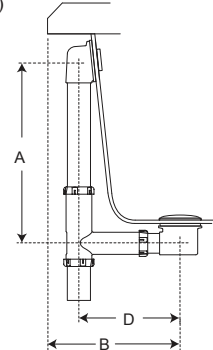

Linea® 6632 Skirted Bathtub - Soaking & Whirlpool

| Letter | Description | Soaking | Whirlpool |
|--------|--|--|--|
| - | Drain Location | Left Hand / Right Hand | |
| - | Pump Location | N/A | Opposite end of drain location |
| - | Cutout Template | N/A | |
| - | Total Weight | 925 lbs (420 kg) | 942 lbs (427 kg) |
| - | Floor Loading | 63 lb/ft ² (308 kg/m ²) | 64 lb/ft ² (312 kg/m ²) |
| - | Operating Gallons (Min/Max) | 73 Gal (276 L) | 48 Gal / 73 Gal (182 L / 276 L) |
| - | Product Weight - Empty | 65 lb (29 kg) | 82 lb (37 kg) |
| - | Soaking Depth | 14.5" (368 mm) | |
| L | Outer Length | 66" (1676 mm) | |
| W | Outer Width | 32" (813 mm) | |
| H | Overall Height | 19" (483 mm) | |
| J | Interior Dimensions (JL x JW) Bottom of Bath | 50.3" x 22.4" (1278 mm x 569 mm) | |
| K | Interior Dimensions (KL x KW) Top of Bath | 57.9" x 24.7" (1471 mm x 627 mm) | |
| L2 | Interior Depth - Drain End | 17.7" (450 mm) | |
| A | Overflow Height | 16.8" (427 mm) | |
| B | Long Edge to Drain Center | 9.75" (248 mm) | |
| C | Short Edge to Drain Center | 16.0" (406 mm) | |
| D | Drain Shoe Length | 7.5" (191 mm) | |
| E | Flange Height | 1.25" (32 mm) | |
| F | Deck Width* | 3.8" (97 mm) | |
| G | Service Access Dimensions | No Service Access | |
| I | Floor Cutout for Drain | 12" x 4" (305 mm x 102 mm) | |
| M | Backrest Angle | 24° | |

NOTE

The overall dimensions are nominal with a tolerance of +0 and -.25" (6mm).
Electrical Specifications (Each component requires a separate, dedicated GFCI protected circuit)

Motor/Pump 120V 15A 60Hz
Heater (optional*) 120V 15A 60Hz
*Heater circuit not required on units equipped with Whisper+ Technology™.

Drain Kit:

Must purchase one of the following:
MF35824- Linear DWO Kit PN
MF35826- Linear DWO Kit BN
MF35827- Linear DWO Kit CHR
MF35845- Linear DWO Kit ORB
MF35959- Linear DWO Kit WHT

Key Dimensions

*Deck width reflects only area indicated on detail.