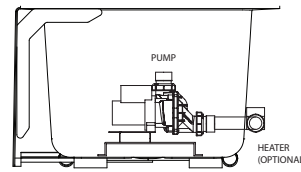

Linea® 6632 Skirted Bathtub - Soaking & Whirlpool

| Letter | Description | Soaking | Whirlpool |
|--------|--|--|--|
| - | Drain Location | Left Hand / Right Hand | |
| - | Pump Location | N/A | Opposite end of drain location |
| - | Cutout Template | N/A | |
| - | Total Weight | 925 lbs (420 kg) | 942 lbs (427 kg) |
| - | Floor Loading | 63 lb/ft ² (308 kg/m ²) | 64 lb/ft ² (312 kg/m ²) |
| - | Operating Gallons (Min/Max) | 73 Gal (276 L) | 48 Gal / 73 Gal (182 L / 276 L) |
| - | Product Weight - Empty | 65 lb (29 kg) | 82 lb (37 kg) |
| - | Soaking Depth | 14.5" (368 mm) | |
| L | Outer Length | 66" (1676 mm) | |
| W | Outer Width | 32" (813 mm) | |
| H | Overall Height | 19" (483 mm) | |
| J | Interior Dimensions (JL x JW) Bottom of Bath | 50.3" x 22.4" (1278 mm x 569 mm) | |
| K | Interior Dimensions (KL x KW) Top of Bath | 57.9" x 24.7" (1471 mm x 627 mm) | |
| L2 | Interior Depth - Drain End | 17.7" (450 mm) | |
| A | Overflow Height | 16.8" (427 mm) | |
| B | Long Edge to Drain Center | 9.75" (248 mm) | |
| C | Short Edge to Drain Center | 16.0" (406 mm) | |
| D | Drain Shoe Length | 7.5" (191 mm) | |
| E | Flange Height | 1.25" (32 mm) | |
| F | Deck Width* | 3.8" (97 mm) | |
| G | Service Access Dimensions | No Service Access | |
| I | Floor Cutout for Drain | 12" x 4" (305 mm x 102 mm) | |
| M | Backrest Angle | 24° | |

Drain Kit:

Must purchase one of the following:
MF35824- Linear DWO Kit PN
MF35826- Linear DWO Kit BN
MF35827- Linear DWO Kit CHR
MF35845- Linear DWO Kit ORB
MF35959- Linear DWO Kit WHT

Key Dimensions

*Deck width reflects only area indicated on detail.