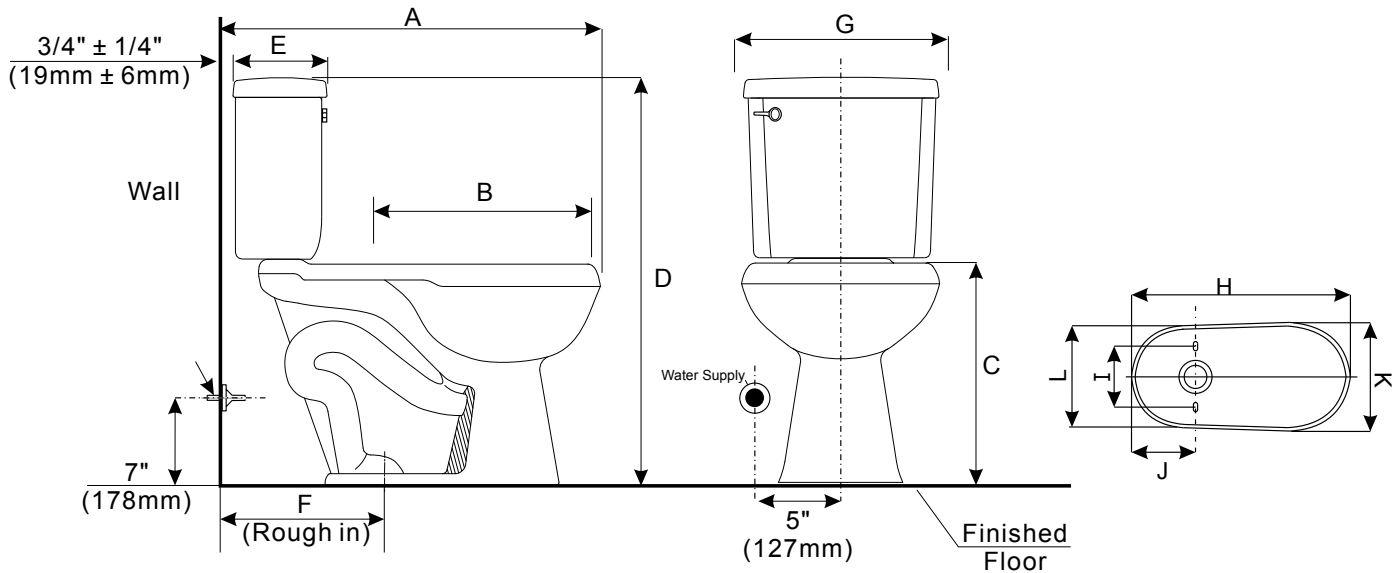

Greenlee Series

0.8 GPF Ultra High-Efficiency Two Piece Toilet

Product Features

- Gravity fed 0.8gpf UHET, Ultra High Efficiency Toilet
- Two-piece vitreous china
- 1-3/4" fully glazed trapway
- 7" x 5-1/2" water surface
- Anti-siphon fill valve
- Close coupled tank with cover
- Quick connect, 2 bolt tank to bowl installation
- Comes standard with a color matching trip lever
- 3" Flush valve
- Sanitary bar on all bowls
- Seat and supply not included
- Available in 10" & 12" RI
- Available round front and ADA elongated
- EPA WaterSense Certified
- MaP Score: 1,000g

* complies with CSA B651

 complies with ADA & CSA B651

Distributed Exclusively by Ferguson and Wolseley Canada

PF9800 Series

Ultra High-Efficiency Two Piece Toilet

Product Features

The combination toilet shall be made of vitreous china. Toilet shall be 0.8 gpf (3.0 lpf). Toilet shall have 1-3/4" (4.45cm) fully glazed trapway. Toilet shall include color match trip lever. Toilet shall be less seat and supply. Toilet shall be ADA compliant (PF9803) with 17" high bowl.

	PF9812WH/ PF9800WH	PF9812WH/ PF9803WH
A	28-1/8"	30-1/8"
B	16-1/2"	18-1/2"
C	16-1/2"	17"
D	31-3/4"	32"
E	7-7/8"	7-7/8"
F	12"	12"
G	16-15/16"	16-15/16"

	PF9810WH/ PF9800WH	PF9810WH/ PF9803WH
A	26"	28"
B	16-1/2"	18-1/2"
C	16-1/2"	17"
D	31-1/8"	31-11/16"
E	6-7/8"	6-7/8"
F	10"	10"
G	17-1/8"	17-1/8"