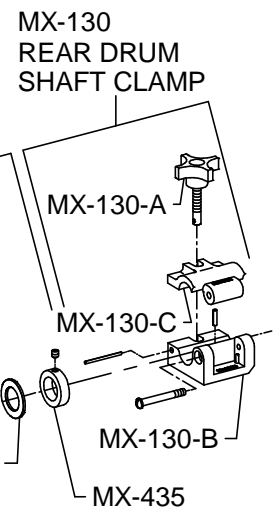

MAXI-ROOTER SCHEMATIC DIAGRAM