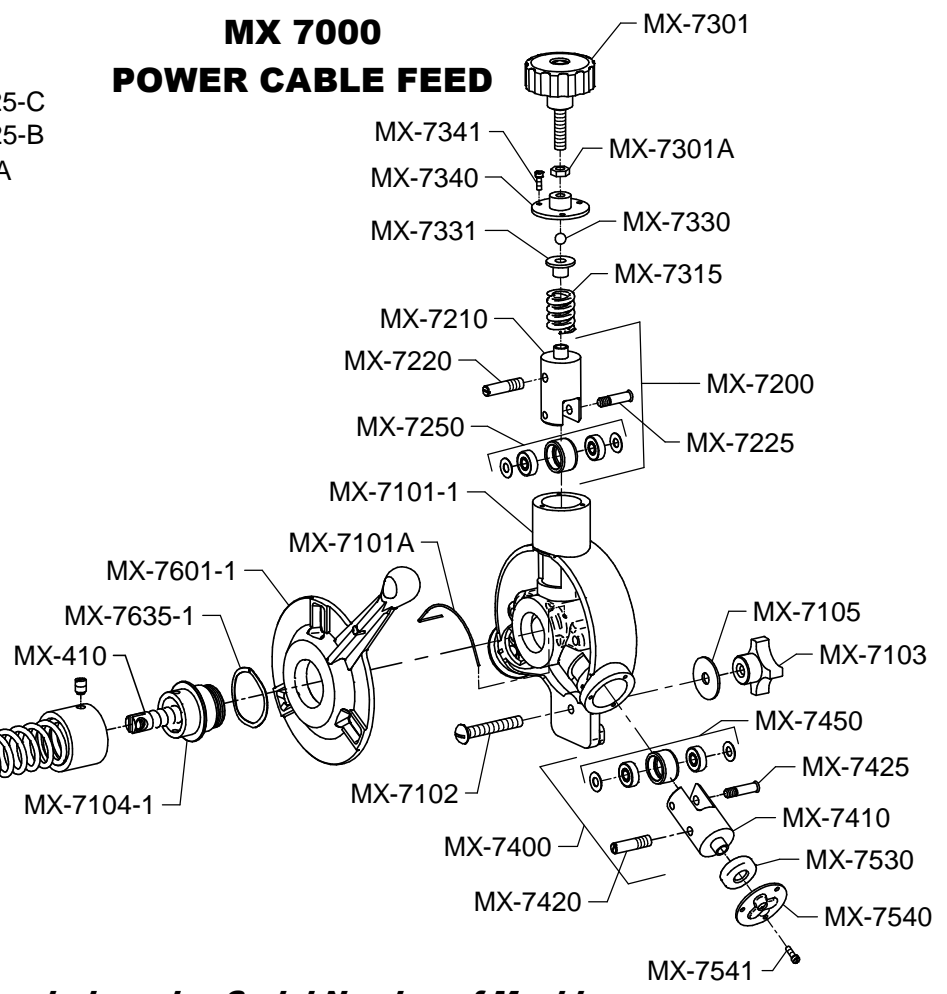

MX 7000 POWER CABLE FEED

IMPORTANT: When ordering, give Serial Number of Machine.