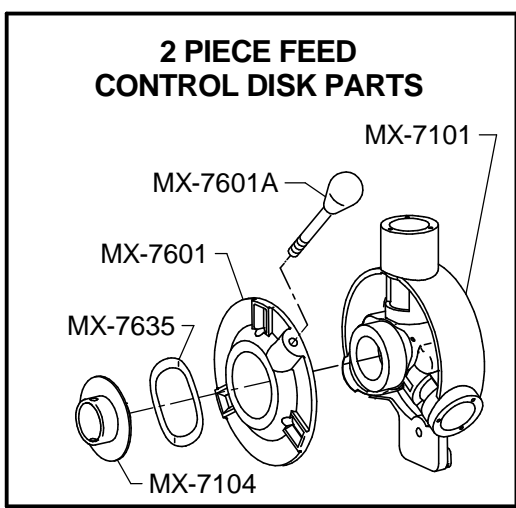

MAXI-ROOTER SCHEMATIC DIAGRAM