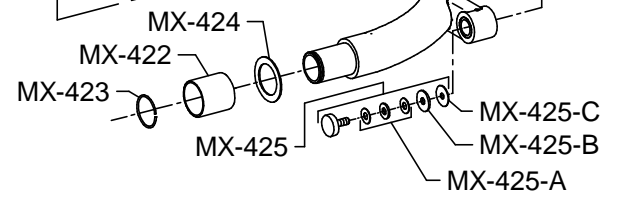

MAXI-ROOTER SCHEMATIC DIAGRAM