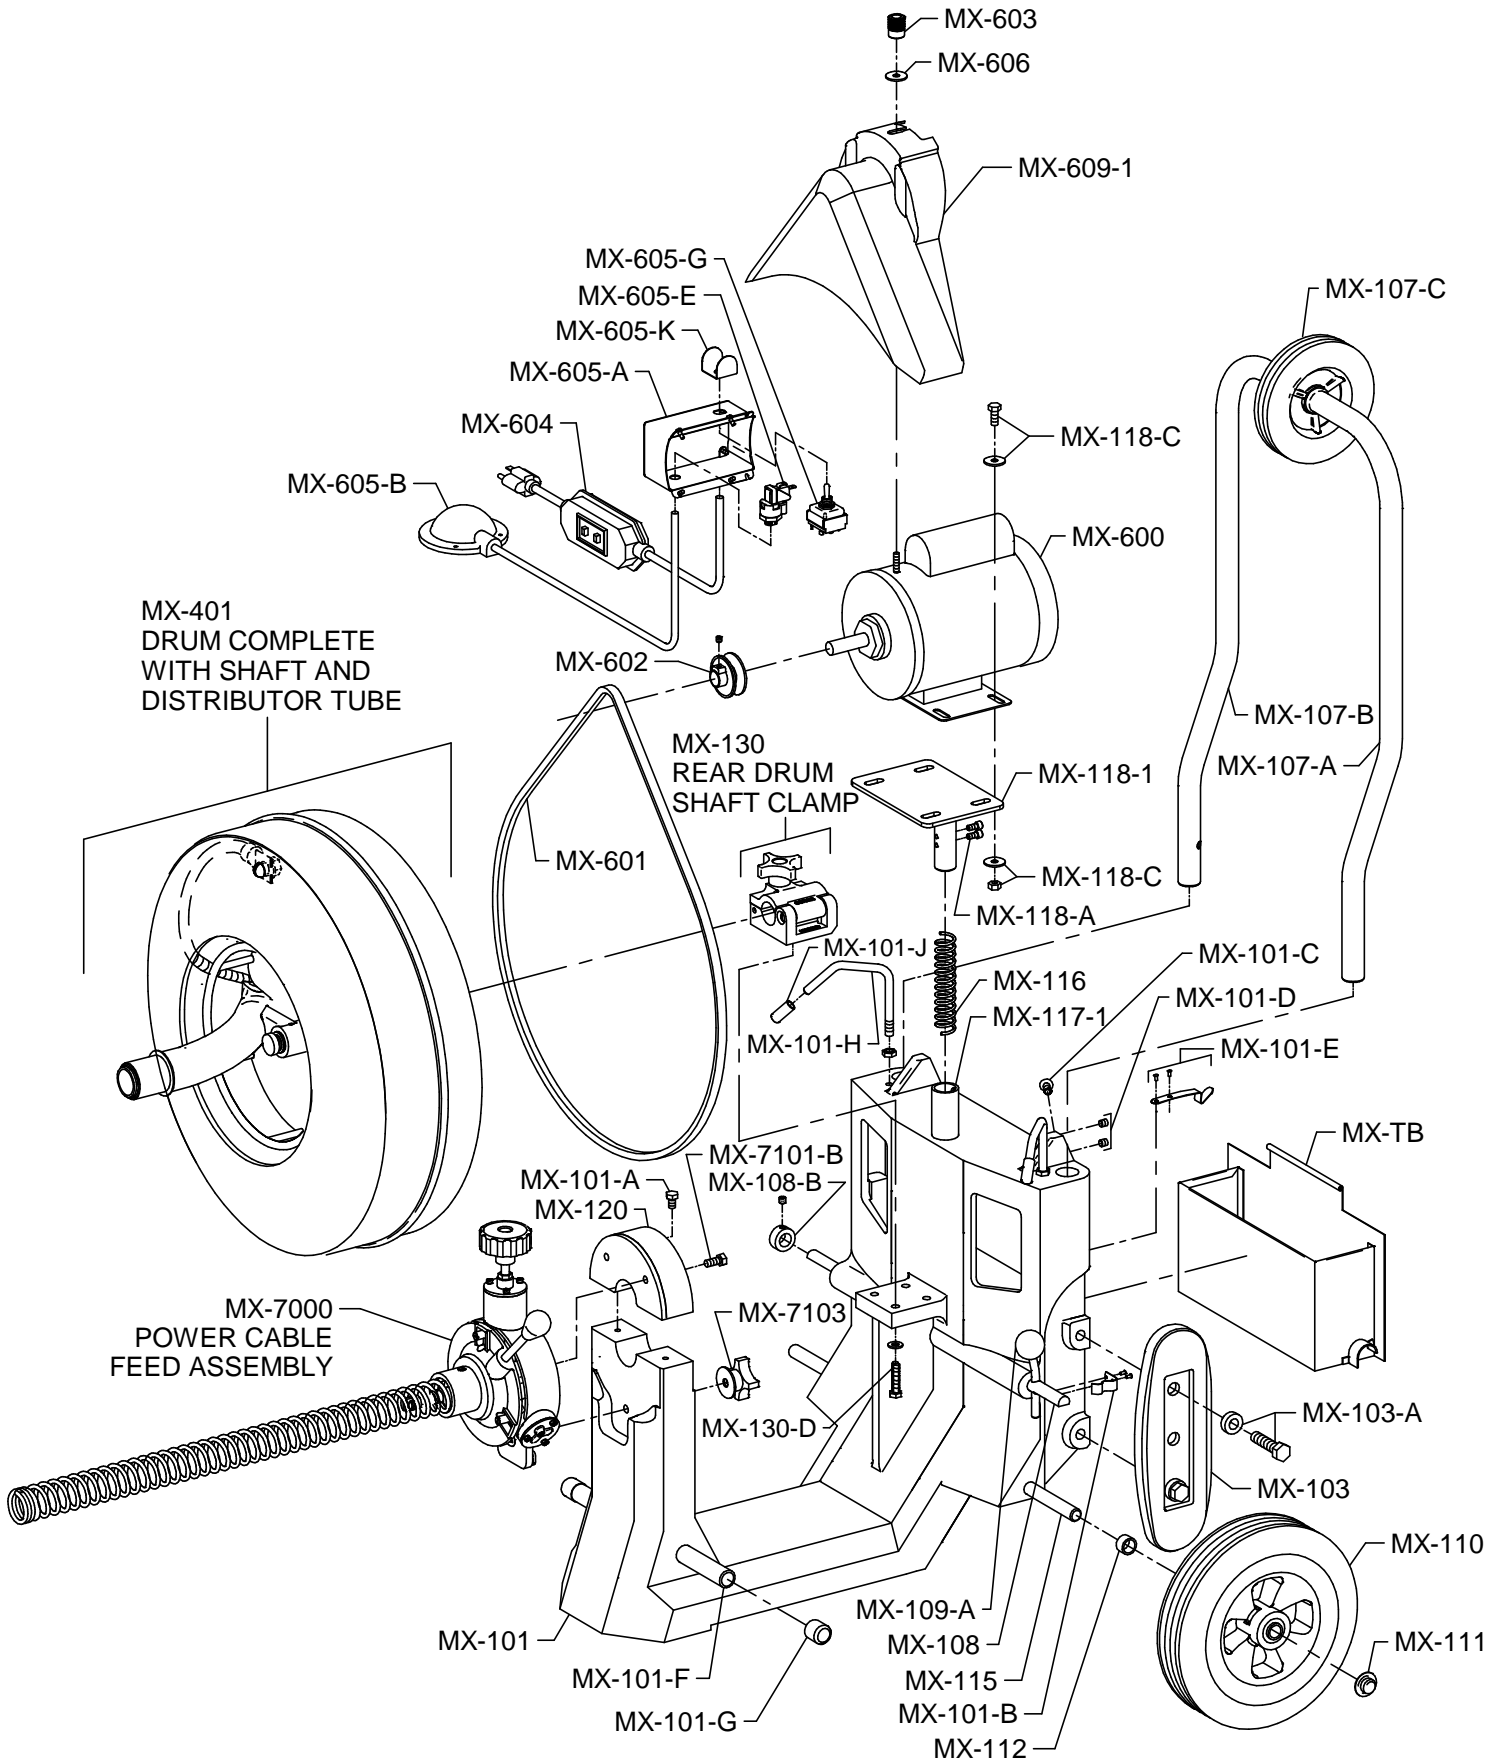

MAXI-ROOTER SCHEMATIC DIAGRAM

IMPORTANT: When ordering, give Serial Number of Machine.