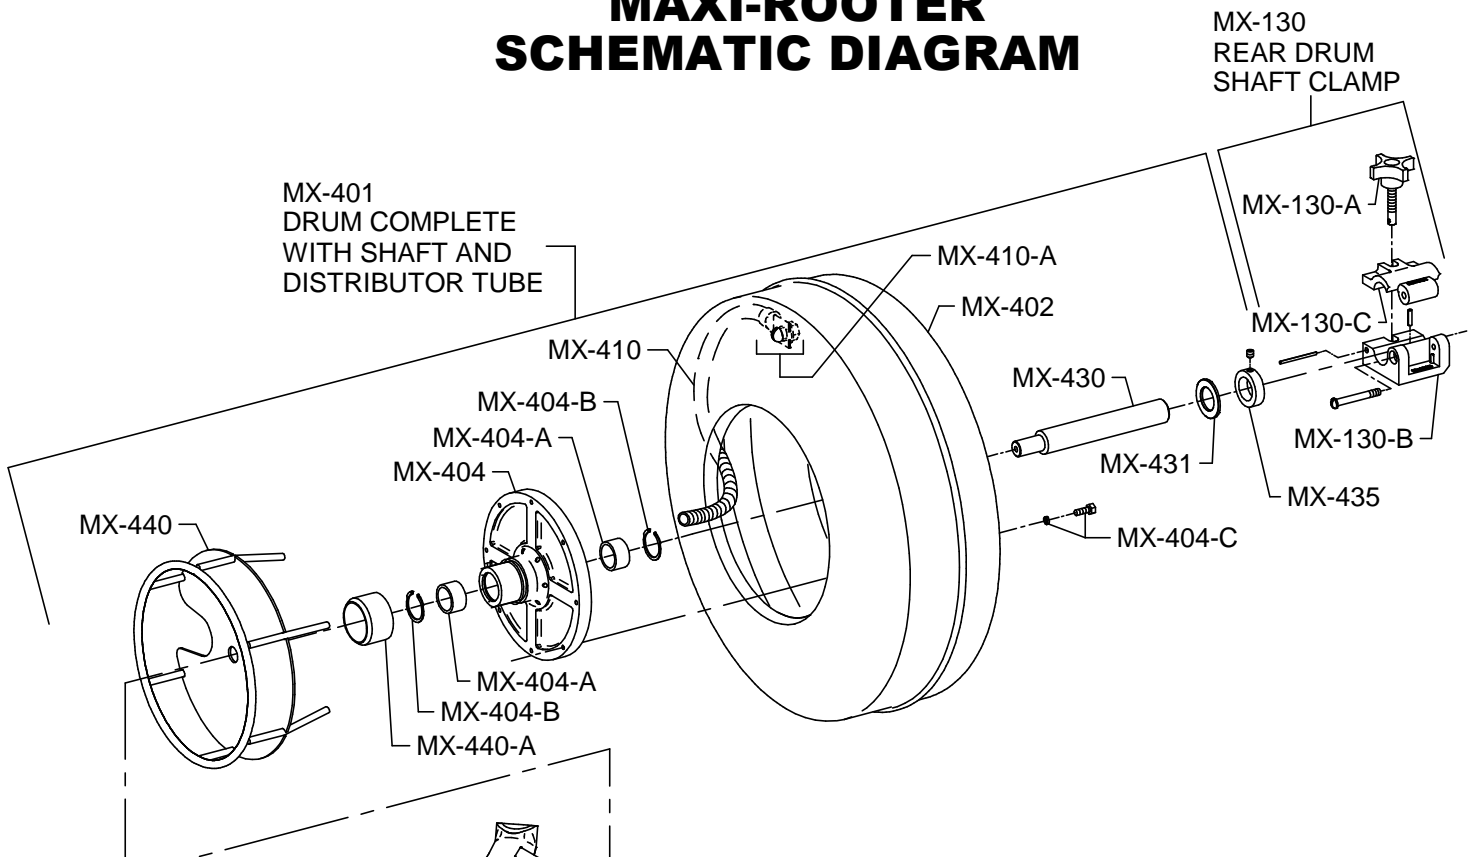

MAXI-ROOTER SCHEMATIC DIAGRAM