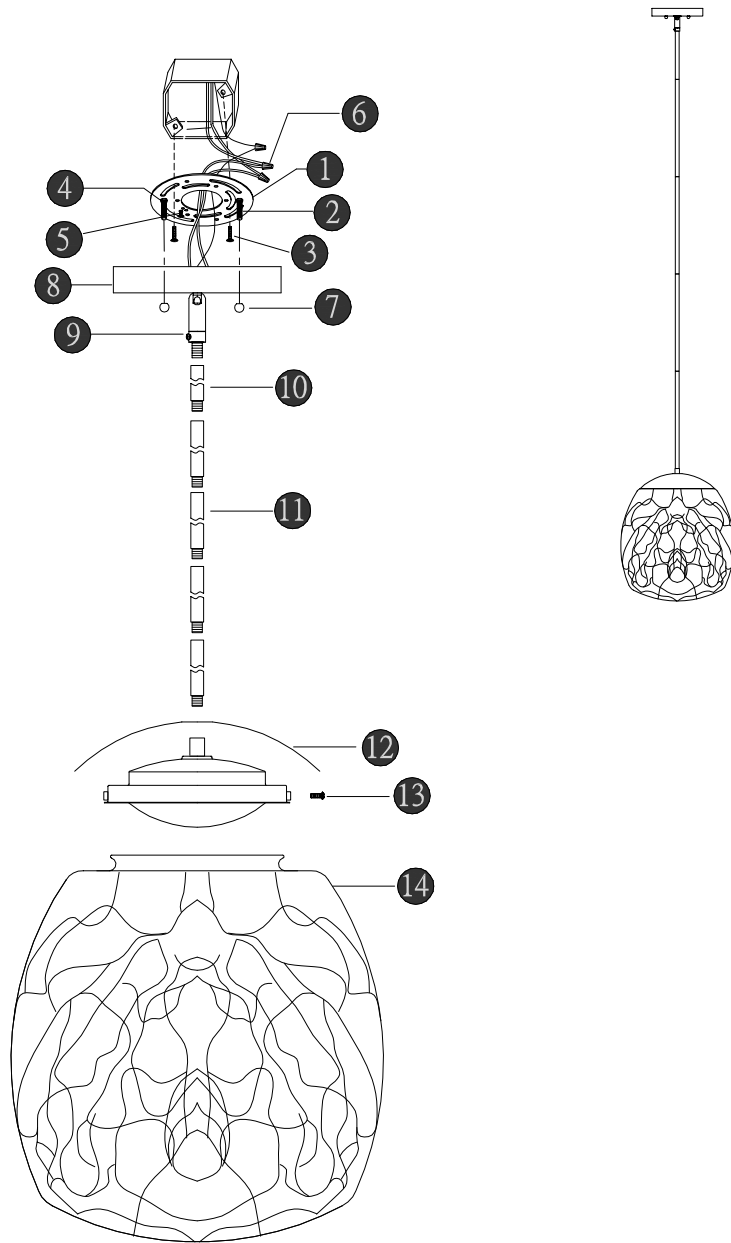

PARK HARBOR™

PHPL6311LEDBN

Parts Breakdown

| No. | Part Name | Spanish | French | Part No. |
|-----|-----------------------|-----------------------------|------------------------------|-------------------|
| 1 | Mounting Plate (1pc) | Placa de montaje (1pc) | Plaque de montage (1pc) | PHSP63HDWRWTY |
| 2 | Mounting Screw (2pcs) | Tornillos de montaje (2pcs) | Vis de montage (2pcs) | |
| 3 | Mounting Screw (2pcs) | Tornillos de montaje (2pcs) | Vis de montage (2pcs) | |
| 4 | Hex Nut (2pcs) | Tuerca hexagonal (2pcs) | Écrou hexagonal (2pcs) | |
| 5 | Ground Screw (1pc) | Tornillo a tierra (1pc) | Vis de borne de terre (1pc) | |
| 6 | Wire Nut (3pcs) | Empalme plástico (3pcs) | Capuchon de connexion (3pcs) | |
| 7 | Ball Nut (2pcs) | Tornillos de montaje (2pcs) | Vis de montage (2pcs) | |
| 8 | Canopy (1pc) | Marquesina (1pc) | Monture (1pc) | PHSP63SWVLWTY |
| 9 | Swivel (1pc) | Eslabón giratorio (1pc) | Pivot (1pc) | |
| 10 | Stem (1pc) | Vástago (1pc) | Tige (1pc) | PHSPPSTEM12BN3WTY |
| 11 | Stem (4pcs) | Vástago (4pcs) | Tige (4pcs) | PHSPPSTEM6BN3WTY |
| 14 | Glass Shade (1pc) | Pantalla de vidrio (1pc) | Abat-jour en verre (1pc) | PHSP6311SMGLSWTY |