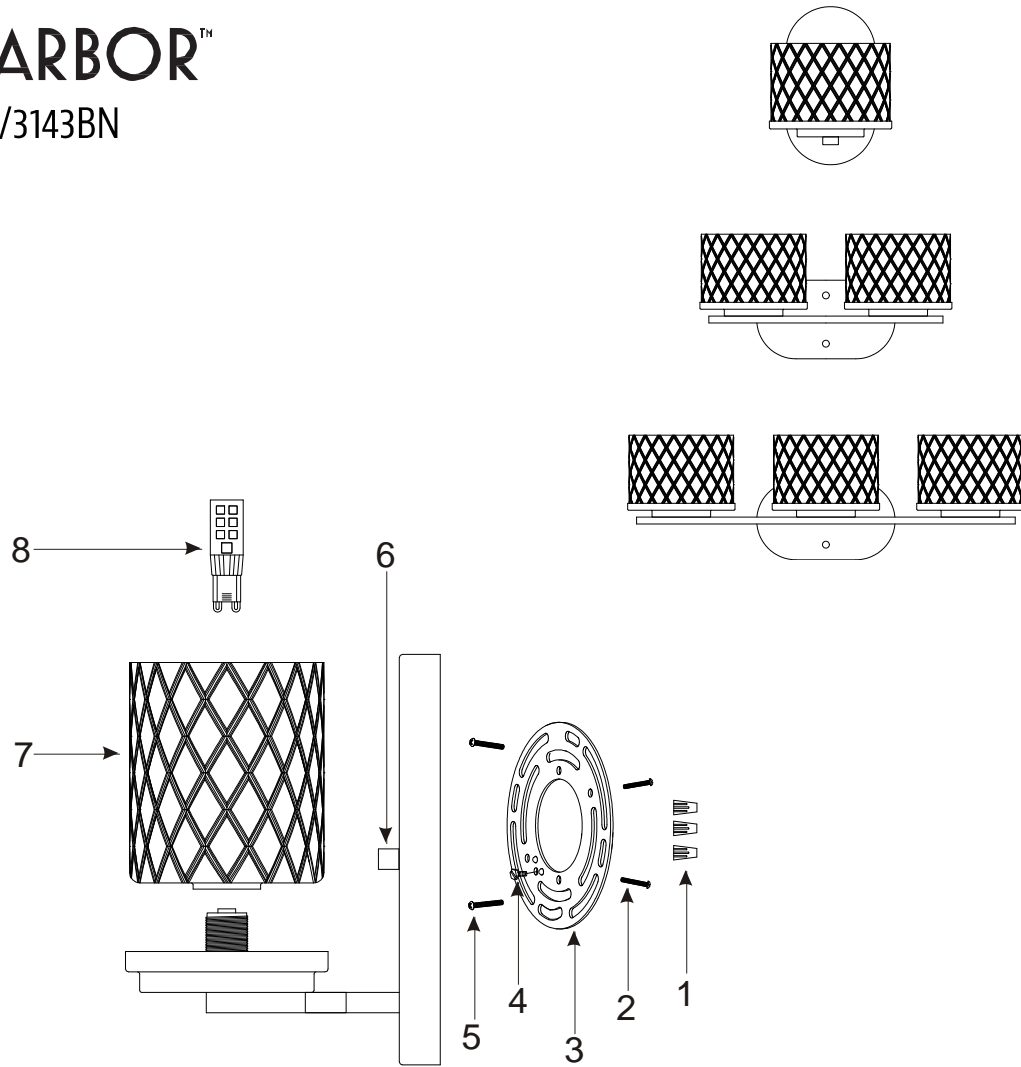

PARK HARBOR™

PHVL3141/3142/3143BN

Sanderling Parts Breakdown

No.	Part Name	Spanish	French	Part No.
1	Wire connectors (3pcs)	Conector de cable (3pcs)	Capuchon de connexion (3pcs)	PHSP314HDWRWTY
2	Screw (2pcs)	Tornillo (2pcs)	Vis (2pcs)	
3	circular strap(1pc)	correa circular(1pc)	correa circular(1pc)	
4	Ground Screw (1pc)	Tornillo a tierra (1pc)	Vis de borne de terre (1pc)	
5	Screw (1pc)	Tornillo (1pc)	Vis (1pc)	
6	Finial (2pcs)	Remate (2pcs)	Faîteau (2pcs)	PHSP314GLSWTY
7	Glass (1, 2 or 3pcs)	Vidrio (1, 2 or 3pcs)	Verre (1, 2 or 3pcs)	
8	LED G9 Bulb(1, 2 or 3pcs)	LED G9 Bombilla(1, 2 or 3pcs)	LED G9 Ampoule(1, 2 or 3pcs)	PHSP314GBWTY