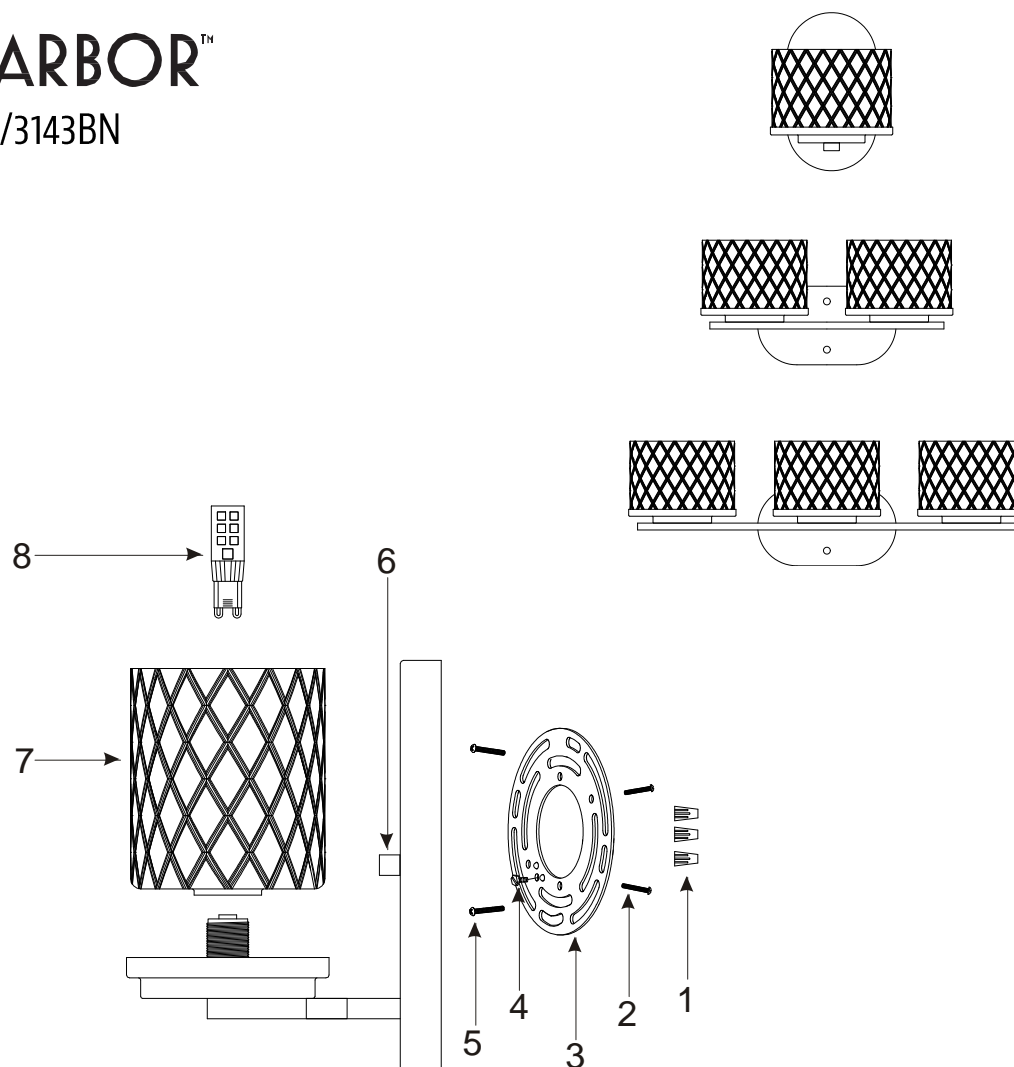

# PARK HARBOR™

PHVL3141/3142/3143BN

Sanderling Parts Breakdown

No.	Part Name	Spanish	French	Part No.
1	Wire connectors (3pcs)	Conector de cable (3pcs)	Capuchon de connexion (3pcs)	PHSP314HDWRWTY
2	Screw (2pcs)	Tornillo (2pcs)	Vis (2pcs)	
3	circular strap(1pc)	correa circular(1pc)	correa circular(1pc)	
4	Ground Screw (1pc)	Tornillo a tierra (1pc)	Vis de borne de terre (1pc)	
5	Screw (1pc)	Tornillo (1pc)	Vis (1pc)	
6	Finial (2pcs)	Remate (2pcs)	Faîteau (2pcs)	PHSP314GLSWTY
7	Glass (1, 2 or 3pcs)	Vidrio (1, 2 or 3pcs)	Verre (1, 2 or 3pcs)	
8	LED G9 Bulb(1, 2 or 3pcs)	LED G9 Bombilla(1, 2 or 3pcs)	LED G9 Ampoule(1, 2 or 3pcs)	