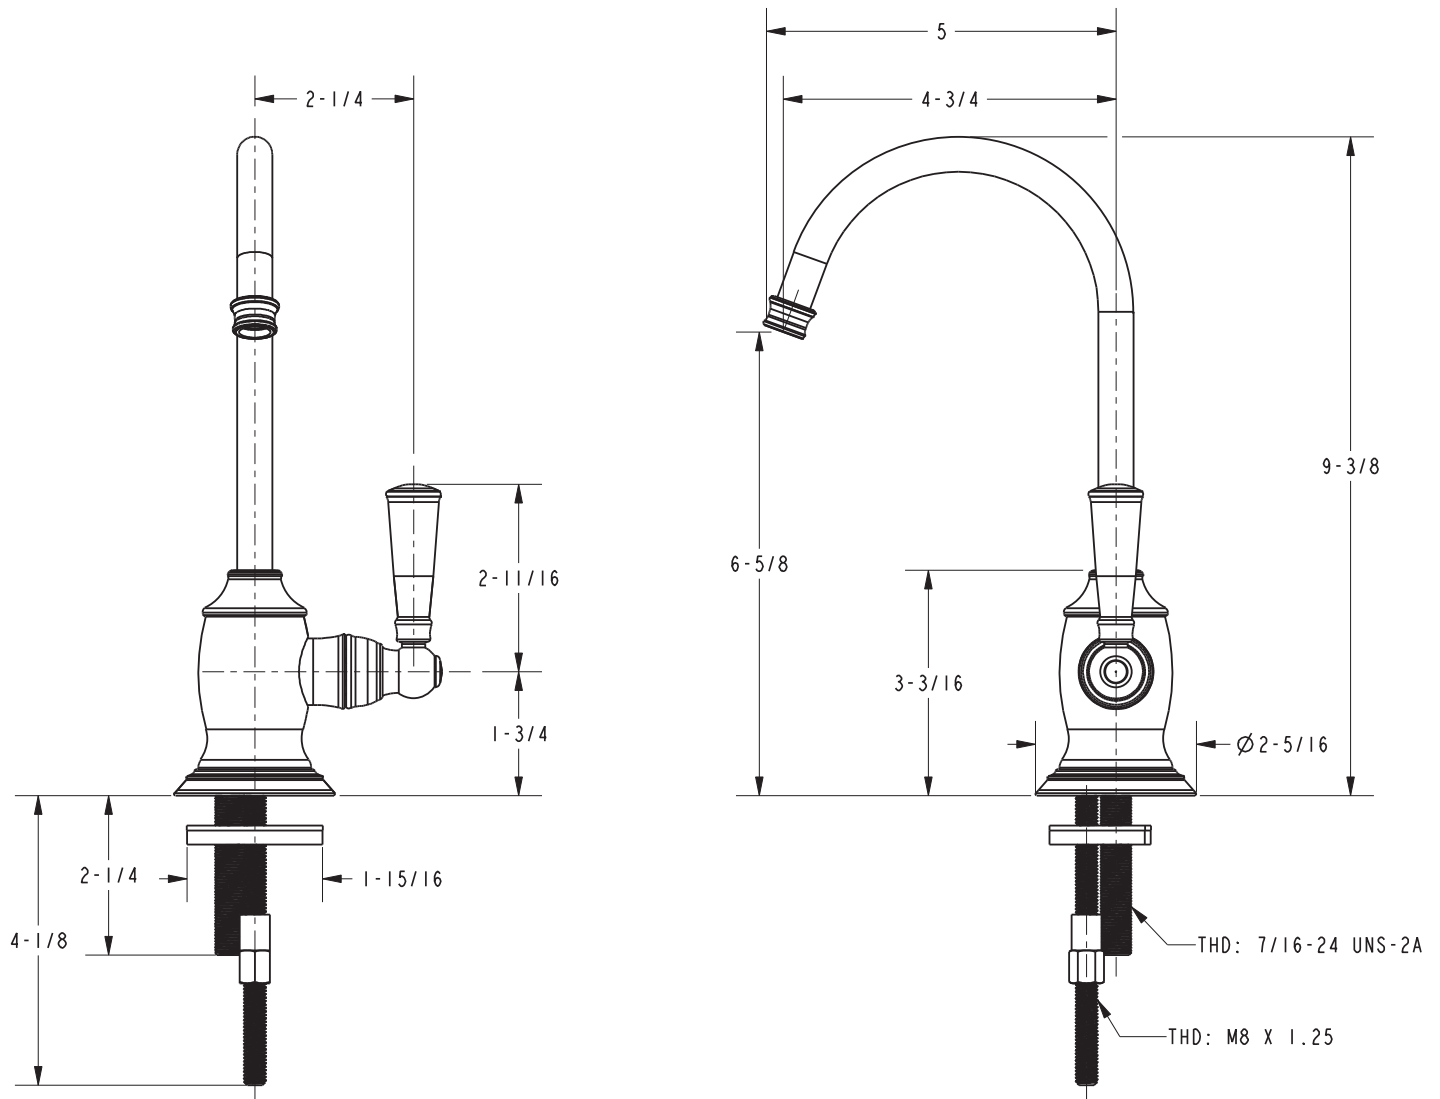

2470-5623

Product Dimensions (units are in inches)

Jacobean Cold Water Dispenser Faucet 2470-5623

Page 2 of 2 Spec_2470-5623_c_6/15

NEWPORT BRASS
Flawless Beauty. From Faucet to Finish.™

t: 949.417.5207 | www.newportbrass.com
©2015 Brasstech, Inc.