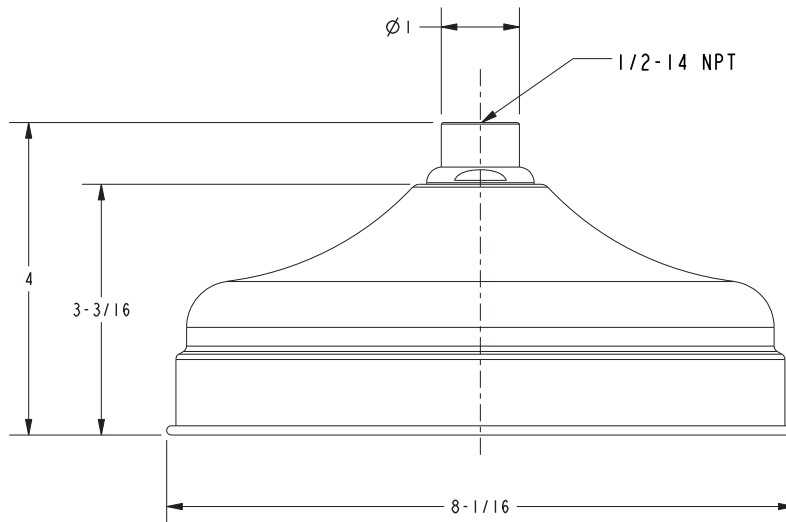

NEWPORT BATH

PRODUCT DIMENSIONS *(Units are in inches)*

**Newport Bath Showerhead
2091**

NEWPORT BRASS
Flawless Beauty. From Faucet to Finish.™