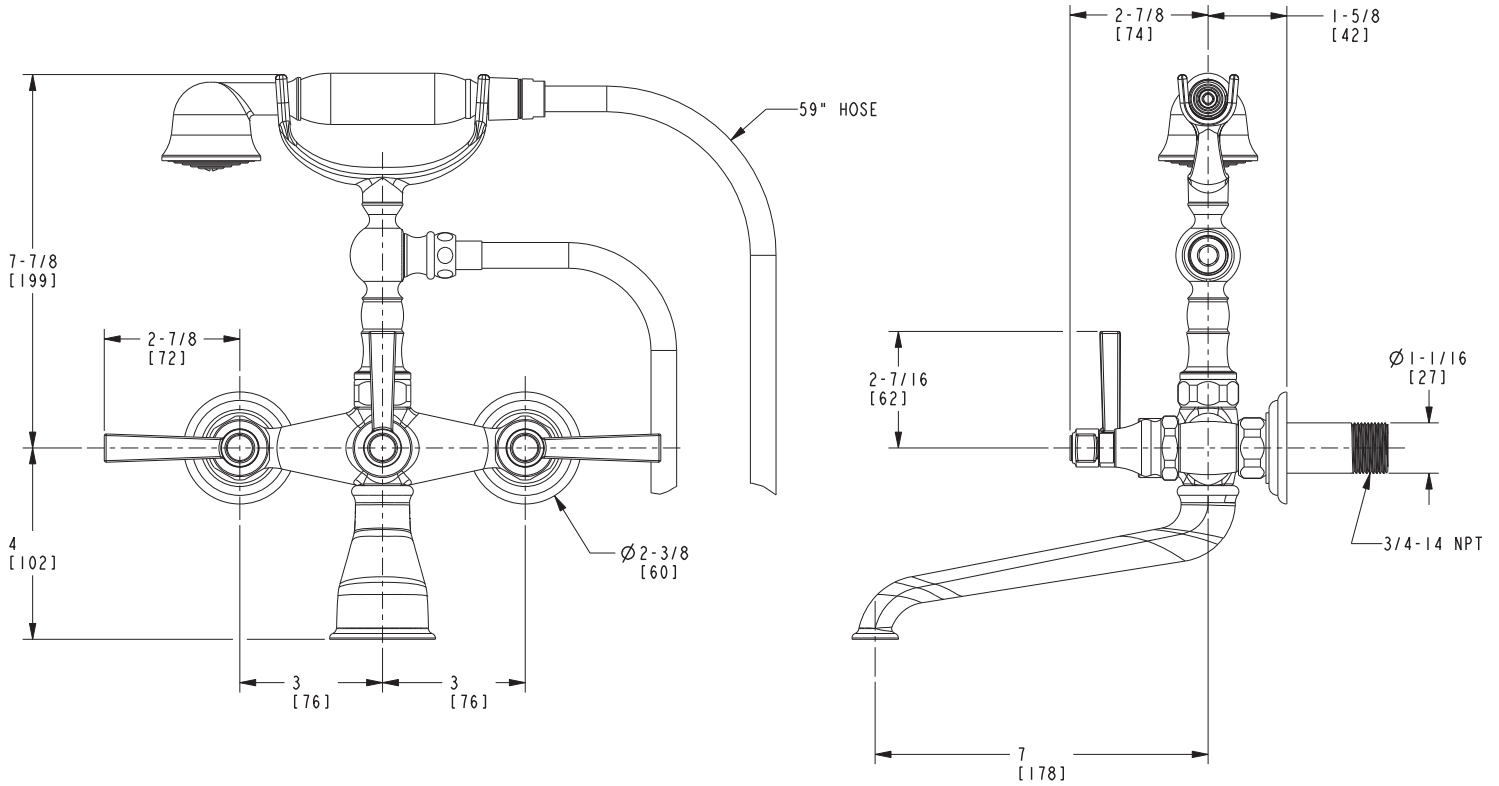

## PRODUCT DIMENSIONS *(Units are in inches)*

### Astor Tub and Handshower Set