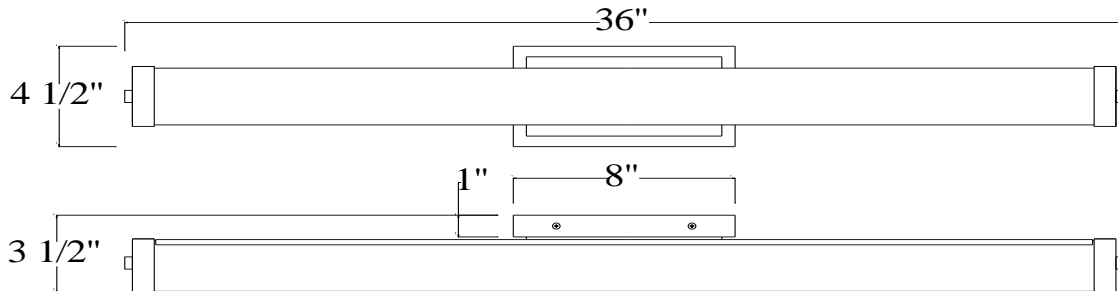

PHVL3113PN