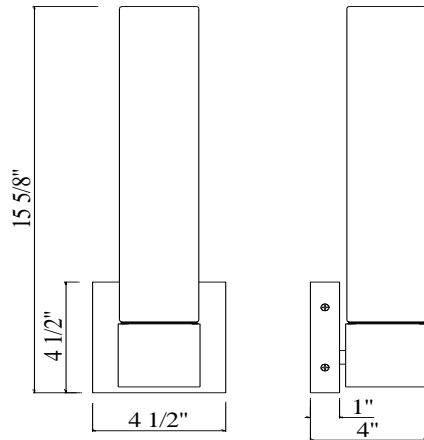

PARK HARBOR™

Longhill VANITY LIGHT

PHVL3111LEDPC
PHVL3112LEDPC
PHVL3113LEDPN

- 1,2 - Light Vanity in Polished Chrome or Polished Nickel
- Opal etched glass
- No special tools needed for assembly
- Dimmable: YES
- Compatible Dimmers
 - LUTRON: AYCL-153P-BL, 153PH-WH, SCL-153P-AL, DVCL-153P-BL, PD-6WCL, MACL-153M-BR
 - LEVITON: DSL06-1LZ, CD-C22-06672-12A
 - COOPER: SAL06P-GY, GE-18027
- Mount Way: Mount up & down
- LED Color Temperature: 3000K
- LED Lumens: 1200LM/2400LM/2500LM
- ETL Listed: Yes
- ETL Rating: Damp location
- Wattage:
 - PHVL3111PC: 15W / 30W LED base lamp max
 - PHVL3112PC: 15W/ 30W LED base lamp max
 - PHVL3113PN: 35W LED base lamp max