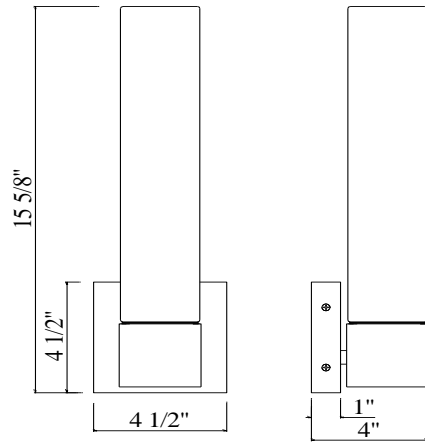

PARK HARBOR™

Longhill VANITY LIGHT

PHVL3111LEDPC
PHVL3112LEDPC
PHVL3113LEDPN

- 1,2 - Light Vanity in Polished Chrome or Polished Nickel
- Opal etched glass
- No special tools needed for assembly
- Dimmable: YES
- Compatible Dimmers
 - LUTRON: AYCL-153P-BL, 153PH-WH, SCL-153P-AL, DVCL-153P-BL, PD-6WCL, MACL-153M-BR
 - LEVITON: DSL06-1LZ, CD-C22-06672-12A
 - COOPER: SAL06P-GY, GE-18027
- Mount Way: Mount up & down
- LED Color Temperature: 3000K
- LED Lumens:1200LM/2400LM/2500LM
- ETL Listed: Yes
- ETL Rating: Damp location
- Wattage:
 - PHVL3111PC: 15W / 30W LED base lamp max
 - PHVL3112PC: 15W/ 30W LED base lamp max
 - PHVL3113PN: 35W LED base lamp max