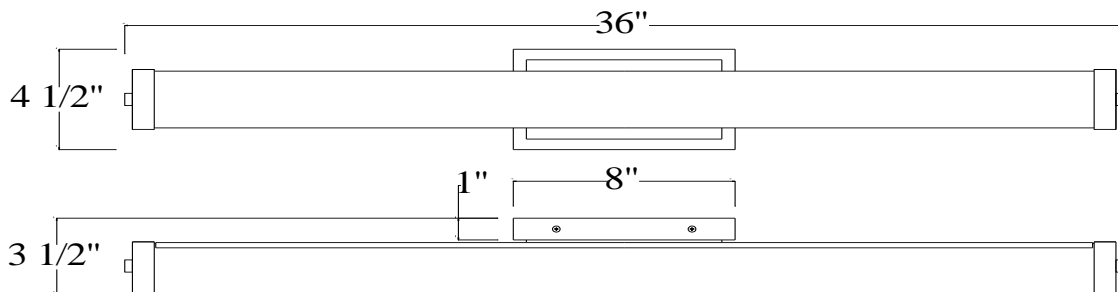

PHVL3113PN