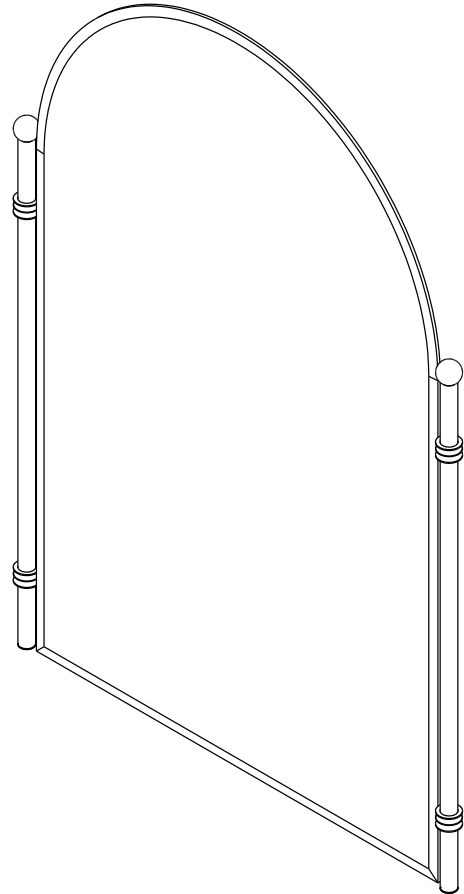

Framed Mirror

1142

Features

- Framed, beveled glass design
- Solid brass frame
- Concealed tilting mechanism for customized viewing angle, optional
- Complements Chelsea product series

Codes / Standards Compliance

Meets or exceeds the following at date of manufacture:

- ADA (when installed in accordance with ADA guidelines)
- All applicable US Federal and State material regulations

Colors / Finishes

- ORB: Oil Rubbed Bronze
- PC: Polished Chrome
- PN: Polished Nickel
- SN: Satin Nickel
- Other: Refer to the Ginger catalog for additional color/finish options.

Specified Model

Model	Description	Colors | Finishes				
1142	26" x 38" Framed Mirror	☐ ORB	☐ PC	☐ PN	☐ SN	☐ Other
MTM-009	Tilting Mechanism, Optional	☐ ORB	☐ PC	☐ PN	☐ SN	☐ Other

Product Specification: Add glass type designator and "Color / Finish" suffix to Model number, below.

The Mirror shall incorporate a framed, beveled glass design with a solid brass frame. [Optional concealed tilting mechanism allowing for customized viewing angles.] Mirror shall incorporate an approximate width of 26" and an approximate height of 38". Mirror shall complement Ginger Chelsea product series. Mirror shall be Ginger Model 1142/____ [and Tilting Mechanism (optional) shall be Ginger Model MTM-009].