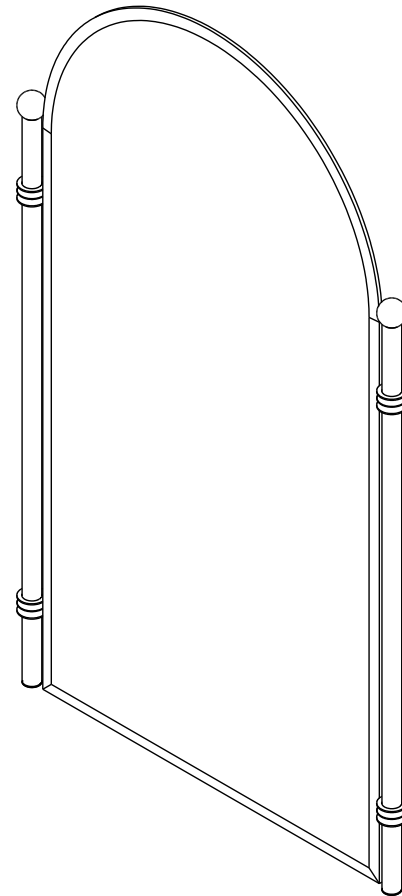

Framed Mirror

1141

Features

- Framed, beveled glass design
- Solid brass frame
- Concealed tilting mechanism for customized viewing angle, optional
- Complements Chelsea product series

Codes / Standards Compliance

Meets or exceeds the following at date of manufacture:

- ADA (when installed in accordance with ADA guidelines)
- All applicable US Federal and State material regulations

Colors / Finishes

- ORB: Oil Rubbed Bronze
- PC: Polished Chrome
- PN: Polished Nickel
- SN: Satin Nickel
- Other: Refer to the Ginger catalog for additional color/finish options.

Specified Model

Model	Description	Colors | Finishes				
1141	20" x 35" Framed Mirror	☐ ORB	☐ PC	☐ PN	☐ SN	☐ Other
MTM-009	Tilting Mechanism, Optional	☐ ORB	☐ PC	☐ PN	☐ SN	☐ Other

Product Specification: Add glass type designator and "Color / Finish" suffix to Model number, below.

The Mirror shall incorporate a framed, beveled glass design with a solid brass frame. [Optional concealed tilting mechanism allowing for customized viewing angles.] Mirror shall incorporate an approximate width of 20" and an approximate height of 35". Mirror shall complement Ginger Chelsea product series. Mirror shall be Ginger Model 1141/____ [and Tilting Mechanism (optional) shall be Ginger Model MTM-009].