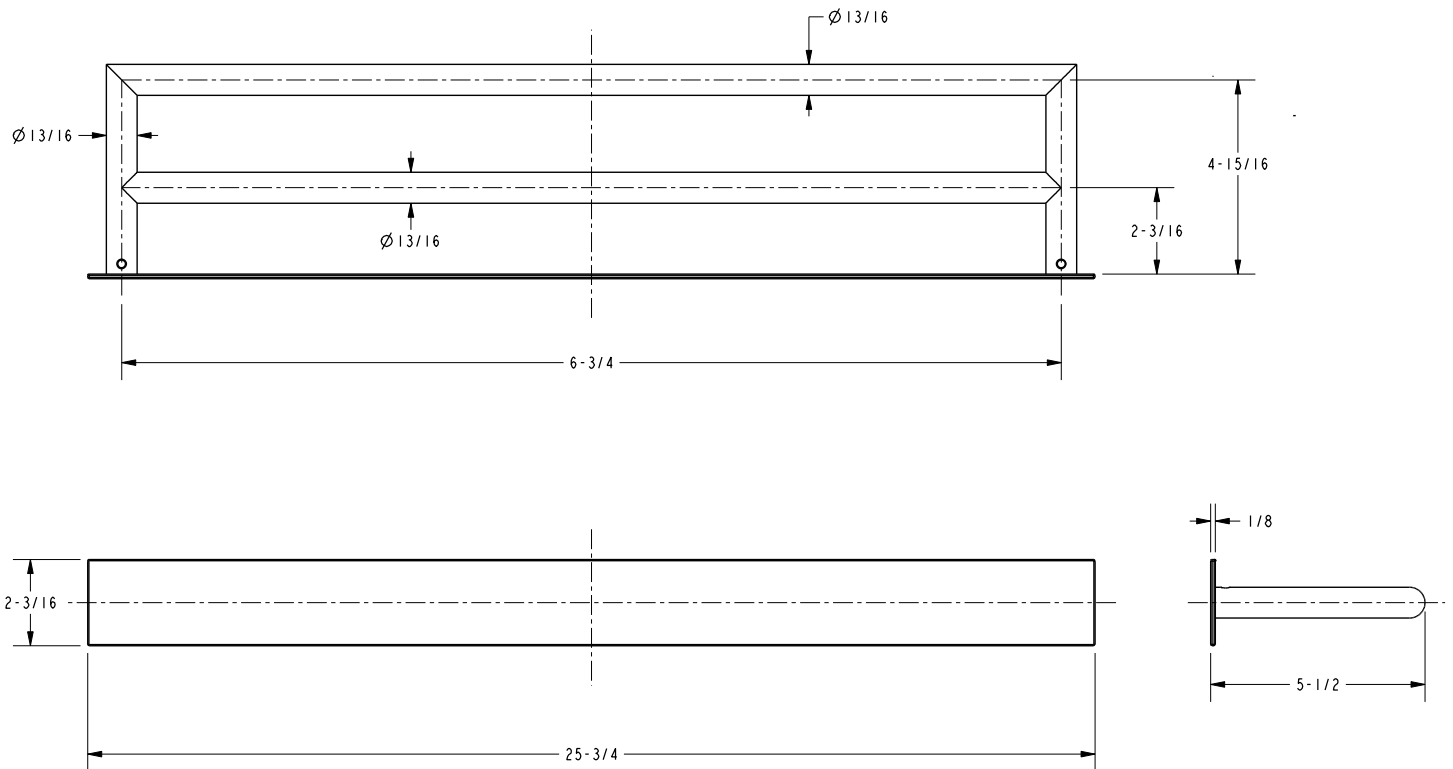

Features

- Solid brass construction
- Complements Columnar product series

Double Towel Bar 2822-24

Codes / Standards Compliance

Meets or exceeds the following at date of manufacture:

- All applicable US Federal and State material regulations

Colors / Finishes

- SN: Satin Nickel
- PC: Polished Chrome

- Other: NA

Specified Model

Model	Description	Colors Finishes
2822-24	24" Double Towel Bar	<input type="checkbox"/> SN <input type="checkbox"/> PC

Product Specification: Add "Length Indicator and Color / Finish" suffix to Model number, below.

The Double Towel Bar shall be made of solid brass construction. Double Towel Bar shall complement Ginger Surface product series. Double Towel Bar shall be Ginger Model 2822-24/____ .

2822-24

Product Dimensions (units are in inches)

Surface Double Towel Bar
2822-24

page 2 of 2 spec_2822-24

GINGER

t: 949.417.5207 | www.gingerco.com
©2011 Brasstech, Inc.