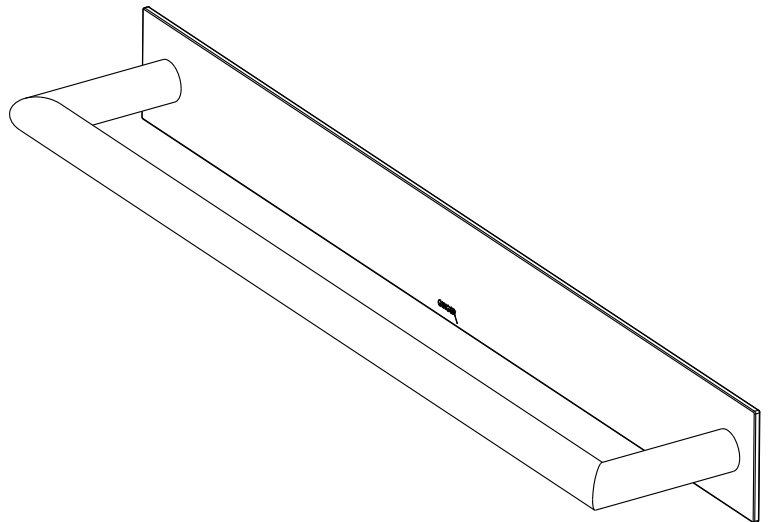

Features

- Solid brass construction
- Complements Columnar product series

Towel Bar

2802

Also 2803, 2804

Codes / Standards Compliance

Meets or exceeds the following at date of manufacture:

- All applicable US Federal and State material regulations

Colors / Finishes

- SN: Satin Nickel
- PC: Polished Chrome

- Other: NA

Specified Model

Model	Description	Colors | Finishes
2802	18" Towel Bar	☐ SN ☐ PC
2803	24" Towel Bar	☐ SN ☐ PC
2804	32" Towel Bar	☐ SN ☐ PC

Product Specification: Add "Length Indicator and Color / Finish" suffix to Model number, below.

The Towel Bar shall be made of solid brass construction. Towel Bar shall complement Ginger Surface product series. Towel Bar shall be Ginger Model 280__/______.