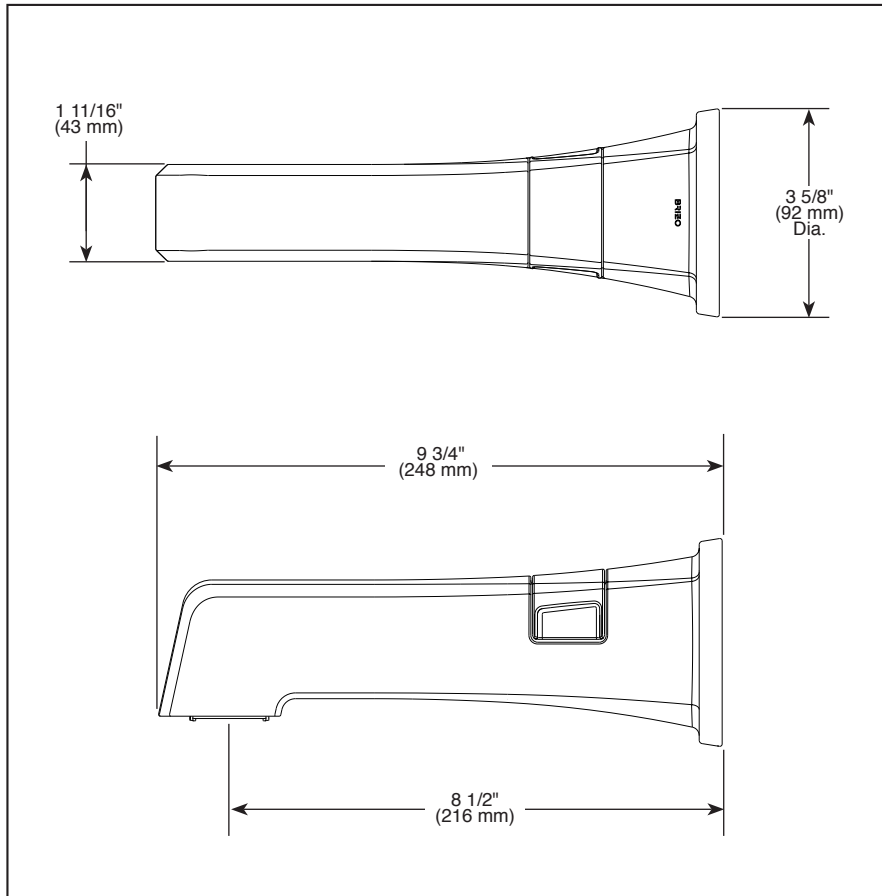

BRIZO®

DIVERTER TUB SPOUT

■ Levoir™ Bath Collection

STANDARD SPECIFICATIONS:

- Intergrated pull-up diverter tub spout
- Solid brass construction
- Spout features hidden stream straightener
- Universal adapter included (RP90472) allows for sweat or slip onto 1/2" CWT or thread onto 1/2" NPT

COMPLIES WITH:

- ASME A112.18.1 / CSA B125.1

Submitted Model No.: _____

Specific Features: _____

▲ Designate Proper Finish Suffix