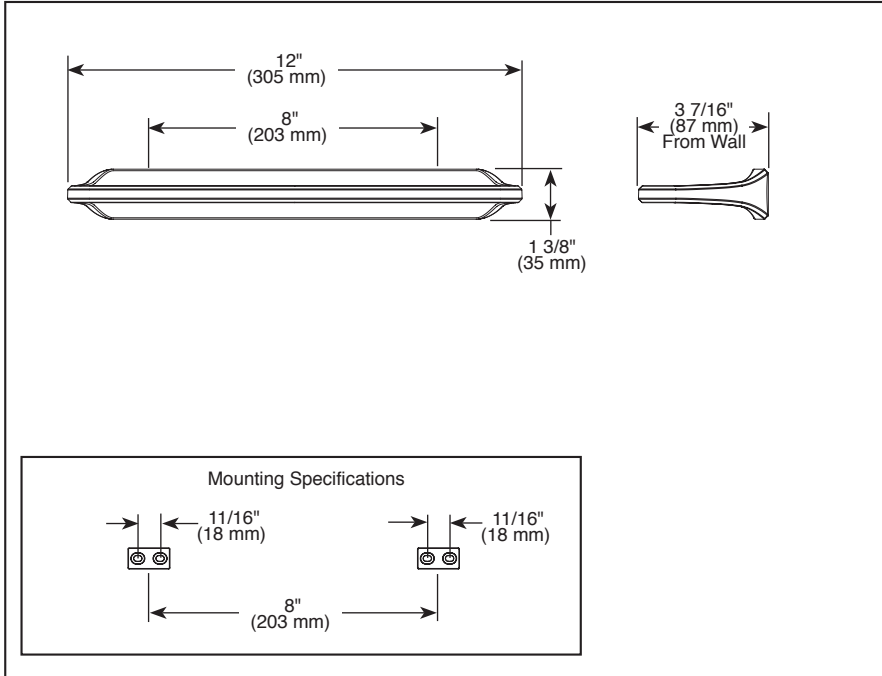

BRIZO®

ACCESSORIES

- Levoir™ Collection
- 8" Towel Bar

Submitted Model No.: _____

Specific Features: _____

▲ Designate proper finish suffix

STANDARD SPECIFICATIONS:

- Wood blocking is preferable behind all wall surfaces. If wood blocking is not available, try finding a wood stud to anchor at least one end of this accessory.
- Mounting hardware and mounting instructions included with product.
- Note: Plastic anchors, screws, toggle bolts, and mounting brackets are included with the mounting hardware.