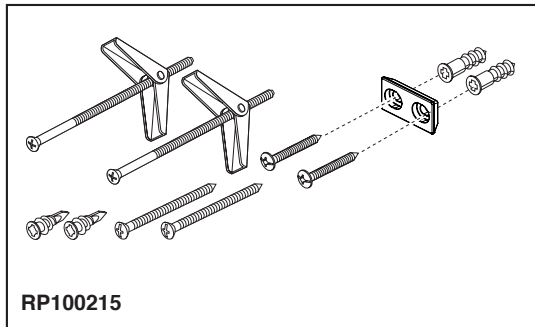

BRIZO®

ACCESSORIES

- Levoir™ Collection
- 8" Towel Bar

Submitted Model No.: _____

Specific Features: _____

▲ Designate proper finish suffix

STANDARD SPECIFICATIONS:

- Wood blocking is preferable behind all wall surfaces. If wood blocking is not available, try finding a wood stud to anchor at least one end of this accessory.
- Mounting hardware and mounting instructions included with product.
- Note: Plastic anchors, screws, toggle bolts, and mounting brackets are included with the mounting hardware.