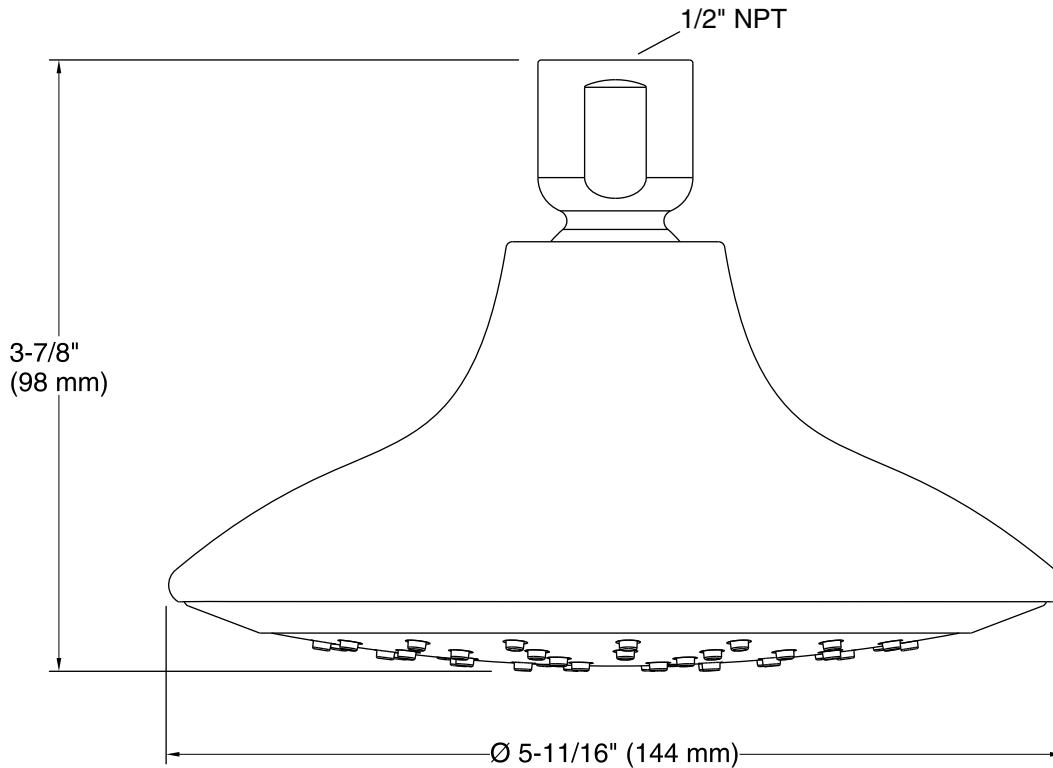

Features

- Katalyst air-induction technology maximizes the air/water mix for a powerful, even flow.
- MasterClean™ sprayface resists hard water build-up and is easy to clean.
- Single-function showerhead with 48 translucent nozzles.
- 5-1/2" (140 mm) diameter sprayface.
- 1.75 gpm (6.6 lpm) flow rate.
- Complements the Alteo® collection.

CP	Polished Chrome
----	-----------------

BN	Vibrant® Brushed Nickel
----	-------------------------

Technical Information

All product dimensions are nominal.

Showerhead/Body Spray:

Rated maximum flow: 1.75 gal/min (6.6 l/min)