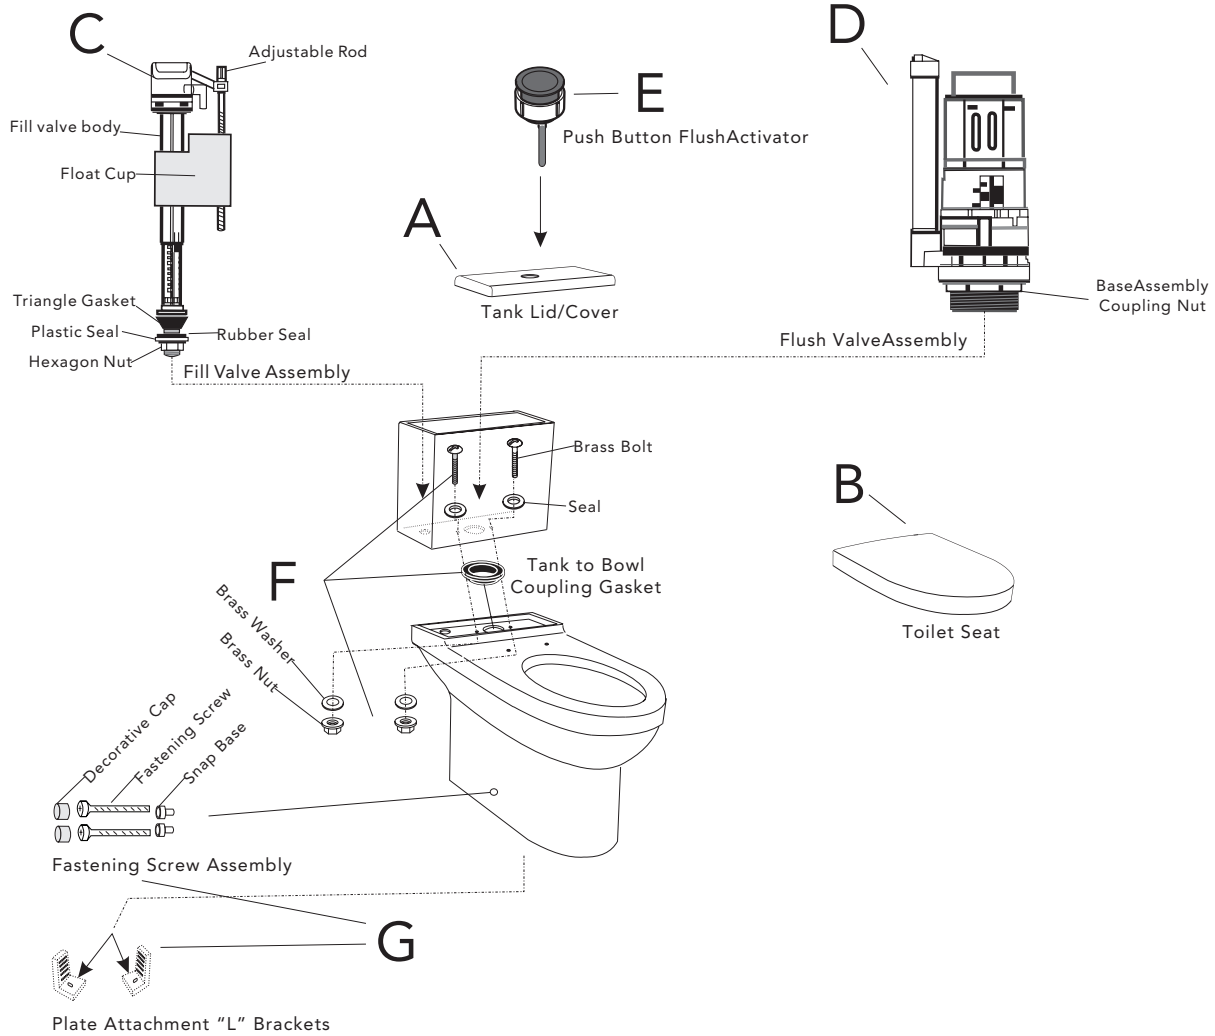

### TWO PIECE HIGH EFFICIENCY TOILET WITH SKIRTED BOWL

Key	Component/Description	Part Number
A	Tank Lid/Cover (Specify Color)	MIRML200LIDWH
B	Toilet Seat (Specify Color)	MIRTSML200WH
C	Fill Valve Assembly	MIRBD200FLPK
D	Flush Valve Assembly-Push Button	MIRMLVL200FVPK
E	Push Button Flush Actuator (Specify Finish)	MIRC200TLCP
F	Brass Connection Kit (2-bolts, 2-washers, 2-nuts, 2-seals) +Tank to Bowl Coupling Gasket (1)	MIRBD200TGPK
G	Attachment Assembly +Fastening Screw Assembly (2-screws, 2-snap bases, 2-caps) +Plate Attachment "L" Brackets (2)	MIR241ADPBKT