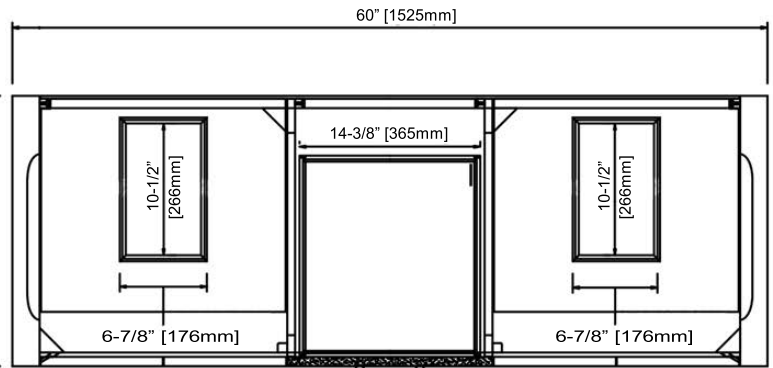

1518-V6021D 60" Double Bowl Vanity

21-1/2" [546mm]

34-1/2" [876mm]

SPECIFICATION SHEET

Features

- Materials: Poplar Solids / MDF
- Door: 4
- Hinges: Fully concealed, Soft closing
- Shelf: 2 (adjustable)
- Drawer: 2
- Drawer Box: 1/2" Solids, 4-sided English Dovetail
- Glides: Undermount, Soft closing
- Hardware: Polished Chrome (c-c=5"/127mm)
- Back panel: Fully covered

Colors / Finish

1518-Glossy Pewter

60" [1525mm]

10-1/2" [266mm]

14-3/8" [365mm]

10-1/2" [266mm]

6-7/8" [176mm]

6-7/8" [176mm]

9-3/4" [247mm]

9-3/4" [247mm]

16-3/8" [415mm]

9-3/4" [247mm]

9-3/4" [247mm]

21-1/2" [546mm]

8-1/2" [215mm]

16" [406mm]

5" [128mm]

8-1/2" [215mm]

16" [406mm]

5" [128mm]

34-1/2" [876mm]

9-1/2" [242mm]

5-3/4" [145mm]

60" [1525mm]