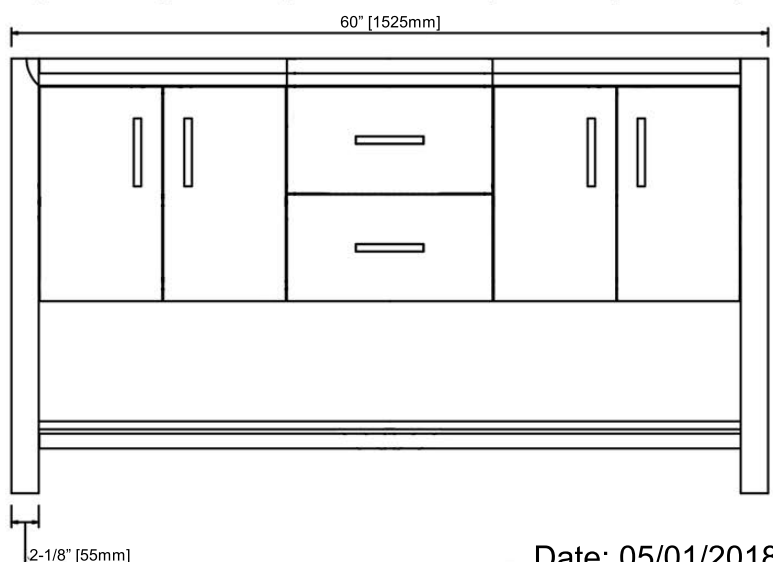

1518-V6021D 60" Double Bowl Vanity

21-1/2" [546mm]

34-1/2" [876mm]

SPECIFICATION SHEET

Features

- Materials: Poplar Solids / MDF
- Door: 4
- Hinges: Fully concealed, Soft closing
- Shelf: 2 (adjustable)
- Drawer: 2
- Drawer Box: 1/2" Solids, 4-sided English Dovetail
- Glides: Undermount, Soft closing
- Hardware: Polished Chrome (c-c=5"/127mm)
- Back panel: Fully covered

9-3/4" [247mm]

9-3/4" [247mm]

16-3/8" [415mm]

9-3/4" [247mm]

9-3/4" [247mm]

21-1/2" [546mm]

8-1/2" [215mm]

16" [406mm]

5" [128mm]

8-1/2" [215mm]

16" [406mm]

5" [128mm]

34-1/2" [876mm]

9-1/2" [242mm]

5-3/4" [145mm]

60" [1525mm]

2-1/8" [55mm]

Date: 05/01/2018