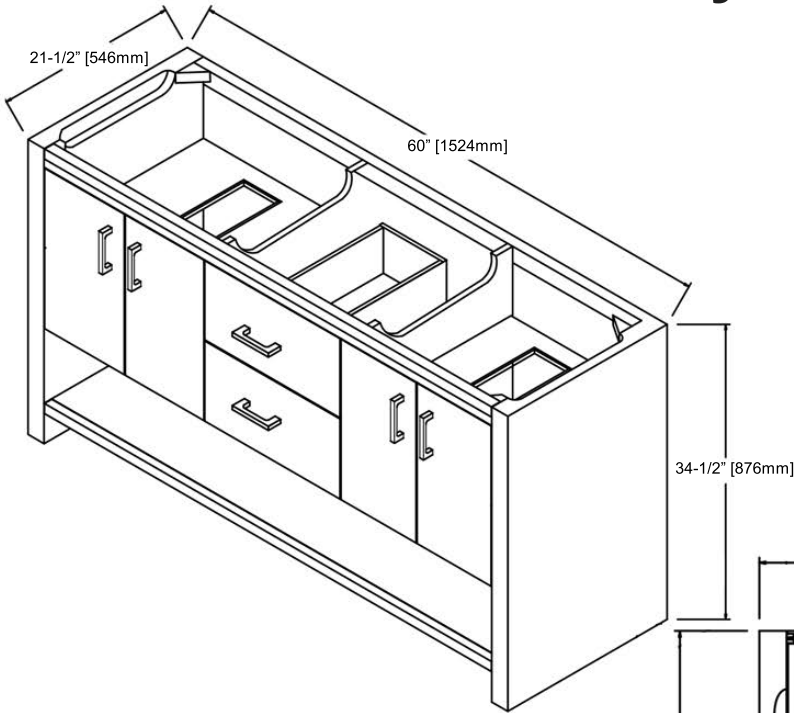

1518-V6021D 60" Double Bowl Vanity

21-1/2" [546mm]

34-1/2" [876mm]

SPECIFICATION SHEET

Features

- Materials: Poplar Solids / MDF
- Door: 4
- Hinges: Fully concealed, Soft closing
- Shelf: 2 (adjustable)
- Drawer: 2
- Drawer Box: 1/2" Solids, 4-sided English Dovetail
- Glides: Undermount, Soft closing
- Hardware: Polished Chrome (c-c=5"/127mm)
- Back panel: Fully covered

Colors / Finish

1518-Glossy Pewter

60" [1525mm]

10-1/2" [266mm]

14-3/8" [365mm]

10-1/2" [266mm]

6-7/8" [176mm]

6-7/8" [176mm]

5" [128mm]

8-1/2" [215mm]

16" [406mm]

5" [128mm]

34-1/2" [876mm]

9-1/2" [242mm]

5-3/4" [145mm]

60" [1525mm]

2-1/8" [55mm]

Date: 05/01/2018