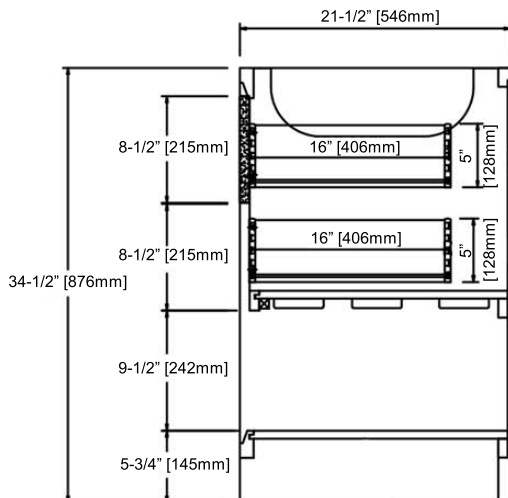

1518-V6021D 60" Double Bowl Vanity

21-1/2" [546mm]

34-1/2" [876mm]

SPECIFICATION SHEET

Features

- Materials: Poplar Solids / MDF
- Door: 4
- Hinges: Fully concealed, Soft closing
- Shelf: 2 (adjustable)
- Drawer: 2
- Drawer Box: 1/2" Solids, 4-sided English Dovetail
- Glides: Undermount, Soft closing
- Hardware: Polished Chrome (c-c=5"/127mm)
- Back panel: Fully covered

9-3/4" [247mm]

9-3/4" [247mm]

16-3/8" [415mm]

9-3/4" [247mm]

9-3/4" [247mm]

21-1/2" [546mm]

8-1/2" [215mm]

16" [406mm]

5" [128mm]

8-1/2" [215mm]

16" [406mm]

5" [128mm]

34-1/2" [876mm]

9-1/2" [242mm]

5-3/4" [145mm]

60" [1525mm]

2-1/8" [55mm]

Date: 05/01/2018