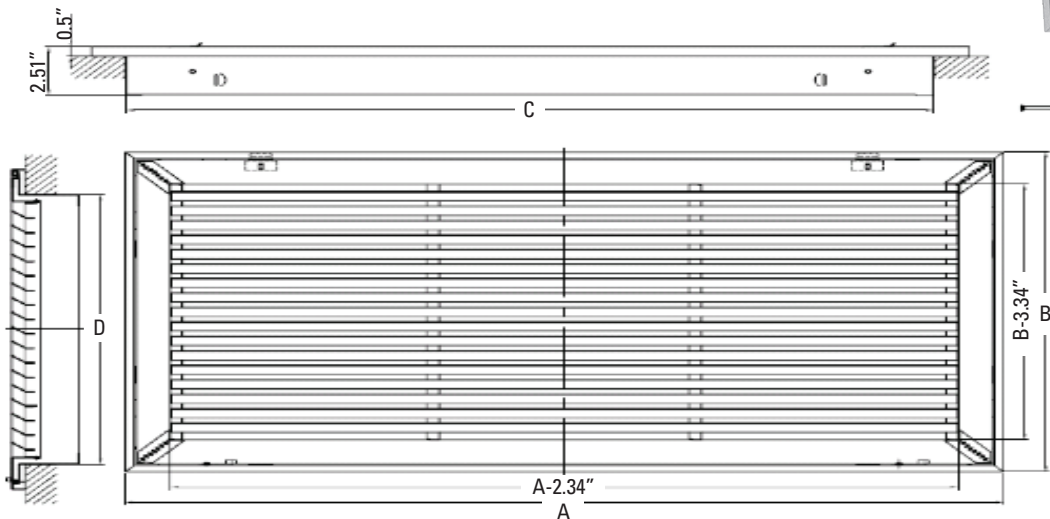

FIXED BAR FILTER GRILLE

Product Attributes

- All-steel construction
- 3/4" spaced fins set at 35°
- Flush, removable face, concealed latches and hinges
- Uses 1" thick disposable filters (not included)
- Available in white

PSFBFG2W

SIZE AVAILABILITY

LENGTH

	12	14	16	18	20	24	25	30	36	40
10					X	X			X	
12	X				X	X			X	
14		X			X	X	X	X	X	
16			X		X	X	X	X		
18				X				X		
20		X			X	X	X	X		X
24		X				X			X	
25					X					
30		X			X					