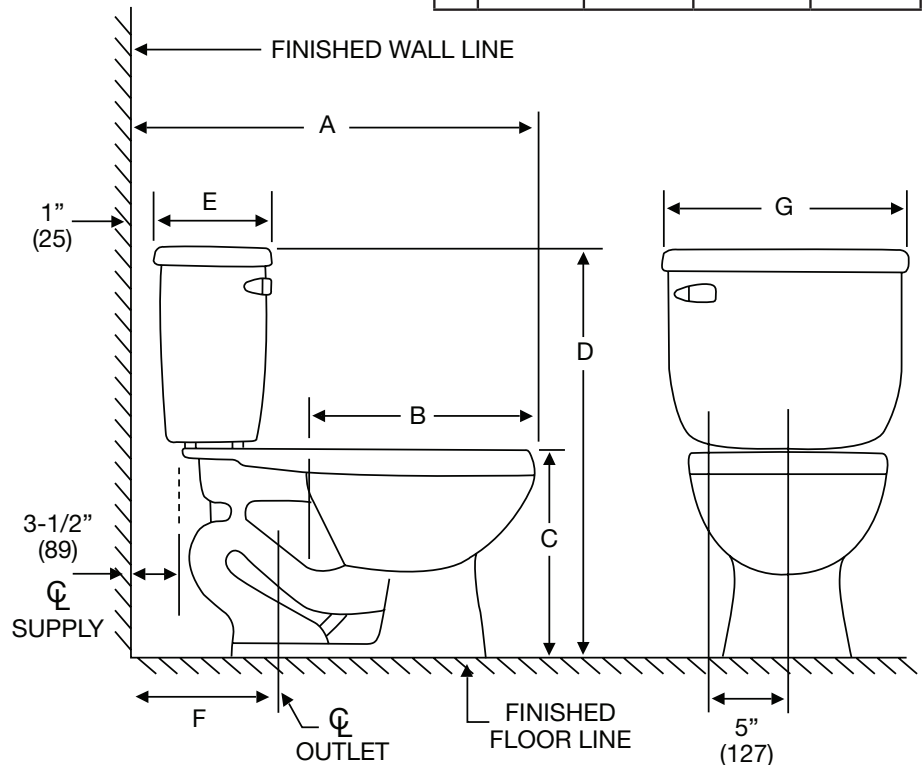

Jerritt Series

Low Consumption Two-Piece Toilet Vitreous China

Product Features

- Gravity fed (1.6gpf/6.0Lpf)
- Two-piece vitreous china
- 2" fully glazed trapway
- 6" x 5-1/4" (RF) / 7" x 6" (EL) water surface
- Anti-siphon fill valve
- Box rim
- Close coupled tank with cover
- Quick connect, 2 bolt tank to bowl installation
- 2" Flush valve
- Comes standard with a color matching trip lever
- Sanitary bar on all bowls
- Seat and supply not included
- Available in 10", 12", 14" RI
- Available with RH trip lever
- Available with insulated tank
- Available in round front, elongated, chair height elongated and ADA elongated

* = complies with CSA B651
wheelchair symbol = complies with ADA & CSA B651

Jerritt Series

Low Consumption Two-Piece Toilet Vitreous China

Product Features

The combination toilet shall be made of vitreous china. Toilet shall be 1.6 gpf (6.0 lpf). Toilet shall have 2" (5.1cm) fully glazed trapway. Toilet shall include chrome trip lever. Toilet shall be less seat and supply. Toilet shall be ADA compliant (PF1403T) with 17" high bowl.

	PF5114 /1400T	PF5114 /1401T	PF5114 /1402T	PF5114 /1403T
A	30-1/2"	32-1/8"	32-1/8"	32-1/8"
E	9-3/4"	9-3/4"	9-3/4"	9-3/4"
F	14"	14"	14"	14"
G	15-3/4"	15-3/4"	15-3/4"	15-3/4"

	PF5110 /1400T	PF5110 /1401T	PF5110 /1402T	PF5110 /1403T
A	26-1/2"	28-1/8"	28-1/8"	28-1/8"
E	6-1/4"	6-1/4"	6-1/4"	6-1/4"
F	10"	10"	10"	10"
G	17-1/2"	17-1/2"	17-1/2"	17-1/2"

	PF5112 /1400T	PF5112 /1401T	PF5112 /1402T	PF5112 /1403T
A	28-1/2"	30-1/8"	31-1/8"	31-1/8"
B	16-1/2"	18-1/2"	18-1/2"	18-1/2"
C	15"	15"	16-1/4"	17"
D	29-3/4"	29-3/4"	31"	31-3/4"
E	8-1/2"	8-1/2"	8-1/2"	8-1/2"
F	12"	12"	12"	12"
G	15-3/4"	15-3/4"	15-3/4"	15-3/4"