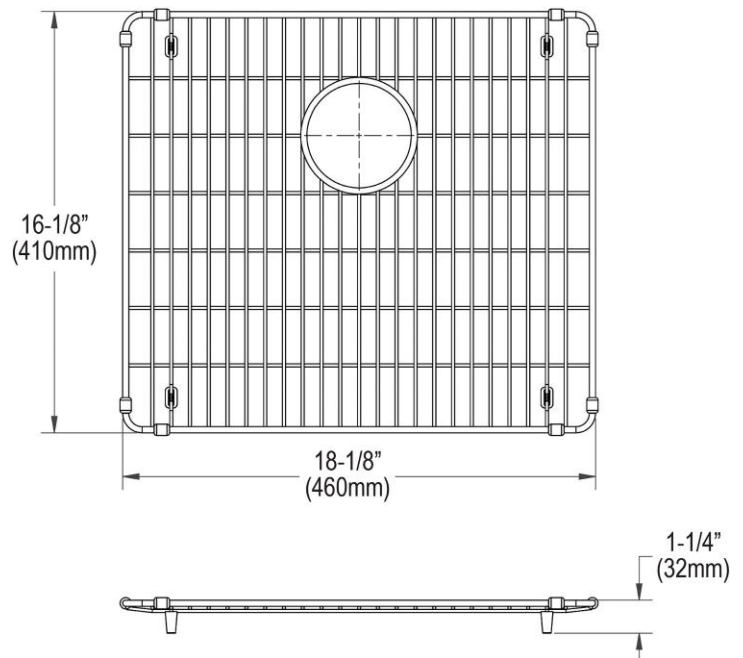

Material:	Stainless Steel
Dimensions:	18-1/8" x 16-1/8" x 1-1/4"

AMERICAN PRIDE. A LIFETIME TRADITION.
Like your family, the Elkay family has values and traditions that endure. For almost a century, Elkay has been a family-owned and operated company, providing thousands of jobs that support our families and communities.

[Clean and Care Manual (PDF)](#)

[Clean and Care Manual (PDF)](#)

[Warranty (PDF)](#)