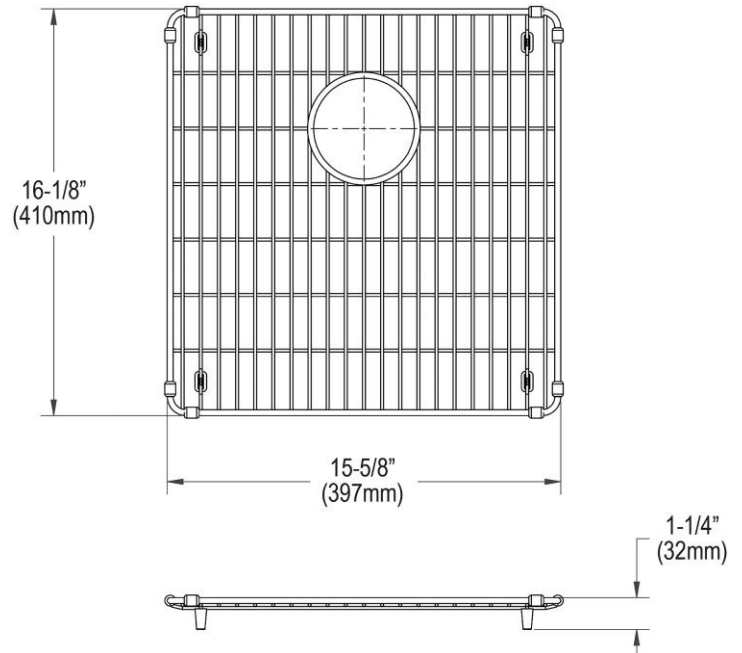

Material:	Stainless Steel
Finish:	Polished Stainless Steel
Dimensions:	15-5/8" x 16-1/8" x 1-1/4"

AMERICAN PRIDE. A LIFETIME TRADITION.
Like your family, the Elkay family has values and traditions that endure. For almost a century, Elkay has been a family-owned and operated company, providing thousands of jobs that support our families and communities.

[Clean and Care Manual (PDF)](#)
[Clean and Care Manual (PDF)](#)
[Warranty (PDF)](#)