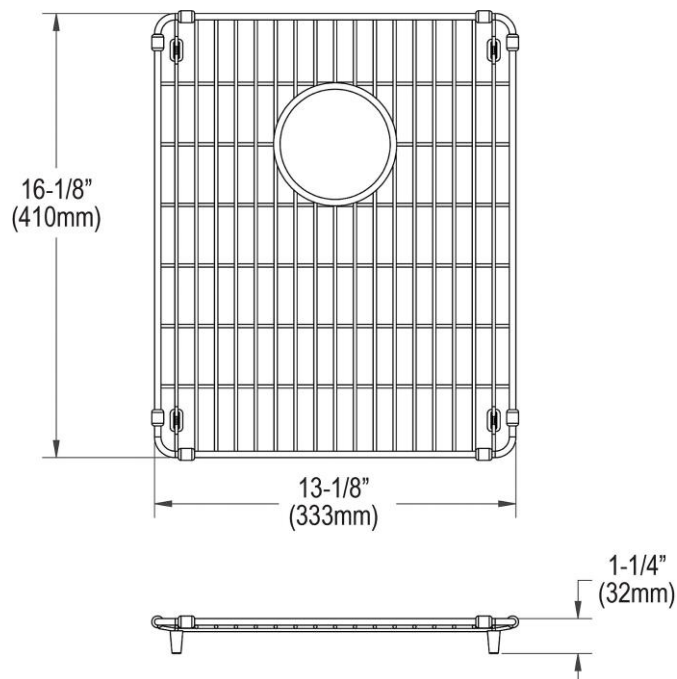

Material:	Stainless Steel
Finish:	Polished Stainless Steel
Dimensions:	13-1/8" x 16-1/8" x 1-1/4"

AMERICAN PRIDE. A LIFETIME TRADITION.
Like your family, the Elkay family has values and traditions that endure. For almost a century, Elkay has been a family-owned and operated company, providing thousands of jobs that support our families and communities.

[Clean and Care Manual (PDF)](#)

[Clean and Care Manual (PDF)](#)

[Warranty (PDF)](#)