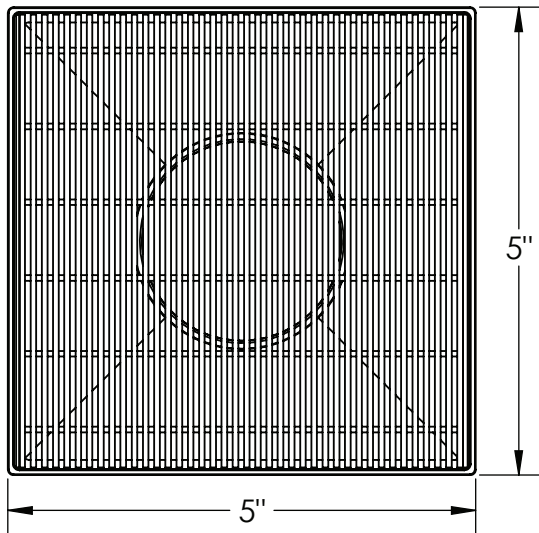

W 5 Strainer - 2" Throat Specifications

W 5 Components:

- WS 5 Wedge Wire Decorative Plate
- T 52 Stainless Steel 2" Throat
- HS 2 Hair Strainer
- DKEY Lift Out Key

Finishes:

- Satin Stainless (SS)
- Polished Stainless (PS)
- Oil Rubbed Bronze (ORB)
- Satin Bronze (SB)