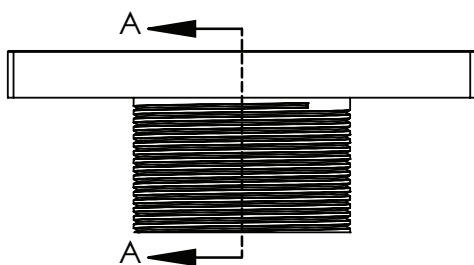

W 5 Strainer - 2" Throat Specifications

W 5 Components:

- WS 5 Wedge Wire Decorative Plate
- T 52 Stainless Steel 2" Throat
- HS 2 Hair Strainer
- DKEY Lift Out Key

Finishes:

- Satin Stainless (SS)
- Polished Stainless (PS)
- Oil Rubbed Bronze (ORB)
- Satin Bronze (SB)