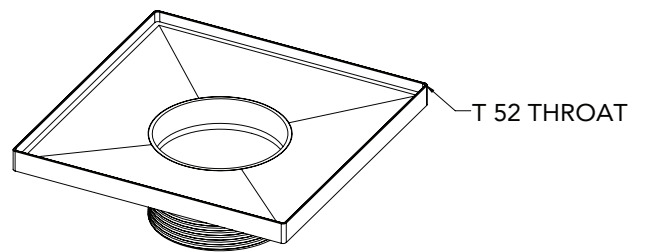

W 5 Strainer - 2" Throat Specifications

W 5 Components:

- WS 5 Wedge Wire Decorative Plate
- T 52 Stainless Steel 2" Throat
- HS 2 Hair Strainer
- DKEY Lift Out Key

Finishes:

- Satin Stainless (SS)
- Polished Stainless (PS)
- Oil Rubbed Bronze (ORB)
- Satin Bronze (SB)