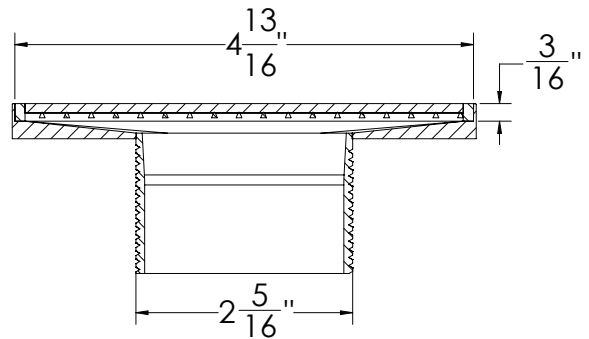

W 5 Strainer - 2" Throat Specifications

W 5 Components:

- WS 5 Wedge Wire Decorative Plate
- T 52 Stainless Steel 2" Throat
- HS 2 Hair Strainer
- DKEY Lift Out Key

Finishes:

- Satin Stainless (SS)
- Polished Stainless (PS)
- Oil Rubbed Bronze (ORB)
- Satin Bronze (SB)