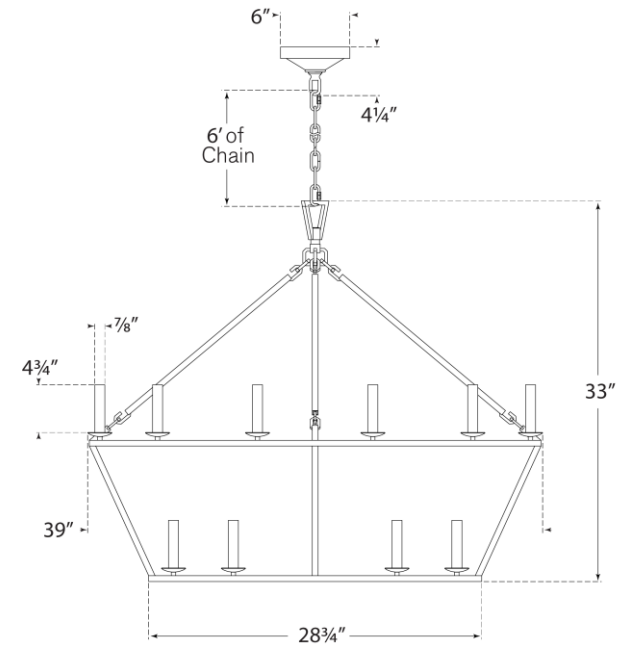

SPEC SHEET

Darlana Large Two-Tiered Ring Chandelier

Item # CHC 5179PN

Designer: E. F. Chapman

Height: 33"

Width: 40"

Canopy: 6" Round

Finishes: AI, GI, PN

Socket: 20 - E12 Candelabra

Wattage: 20 - 40 C

©EFC DESIGNS

CHC5179